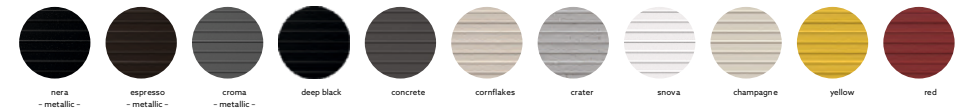

Colours

Dimensions

Sink: 1000 mm × 500 mm
Bowl: 480 mm × 430 mm × 200 mm

Installation

Dimensions

Sink: 1000 mm × 500 mm
Single Bowl: 345 mm × 430 mm × 200 mm
Half Bowl: 155 mm × 295 mm × 146 mm

Installation