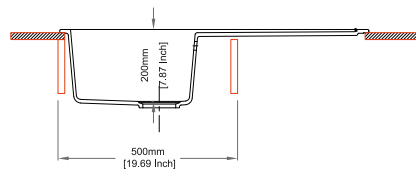

Nera

Colours

Dimensions

Sink: 860 mm × 500 mm
Bowl: 480 mm × 440 mm × 200 mm

Installation

ENIGMA D100

Quartz sink with
single bowl + drainer

Colours

Dimensions

Sink: 860 mm × 500 mm
Bowl: 347 mm × 440 mm × 200 mm

Installation

Top Mount

Flush Mount

Under Mount

ENIGMA D100L

Quartz sink with
large single bowl + long drainer

Colours

Dimensions

Sink: 1000 mm × 500 mm
Bowl: 480 mm × 440 mm × 200 mm

Installation

Top Mount

Flush Mount

Under Mount

ENIGMA D150