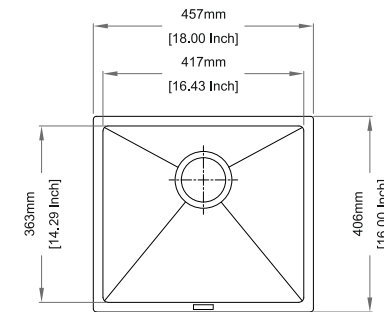

crater

Colours

Dimensions

Sink: 900 mm × 500 mm
Left Bowl: 465 mm × 443 mm × 230 mm
Right Bowl: 325 mm × 443 mm × 230 mm

Installation

Top Mount

Flush Mount

Under Mount

Sink: 825 mm × 485 mm
Double Bowls: 362 mm × 420 mm × 216 mm

Installation

Flush Mount

Under Mount

**SINGLE
BOWL
SERIES**

BAR SINK

Quartz sink with
single bowl

Snova

Colours

Dimensions

Sink: 457 mm × 406 mm
Bowl: 381 mm × 330 mm × 200 mm

Installation

Top Mount

Flush Mount

Under Mount

MAGIC SALSA

Quartz sink with
single bowl

espresso

Colours

Dimensions

Sink: 457 mm × 406 mm
Bowl: 417 mm × 363 mm × 203 mm

Installation

Top Mount

Flush Mount