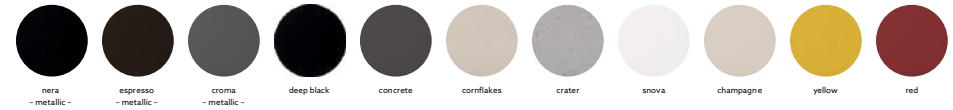

Flush Mount

Under Mount

SWAN N100 L

Quartz sink with
single bowl

cromia

10969

Colours

Dimensions