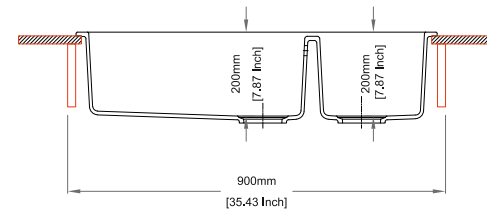

Quartz sink with
single and half bowl

crater

Colours

Dimensions

Sink: 555 mm × 460 mm
Single Bowl: 335 mm × 400 mm × 200 mm
Half Bowl: 155 mm × 400 mm × 140 mm

Installation

Flush Mount

Under Mount

ENIGMA N200

Quartz sink with
double bowls

snova

Colours

Dimensions

Sink: 860 mm × 500 mm
Left Bowl: 515 mm × 440 mm × 200 mm
Right Bowl: 250 mm × 320 mm × 200 mm

Installation

Top Mount