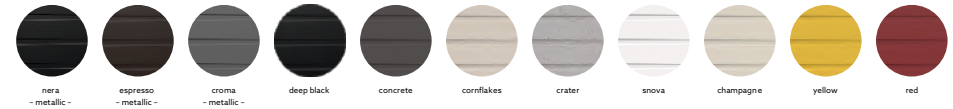

Flush Mount

Under Mount

VIVALDI D100

Quartz sink with
single bowl + drainer

snova

Colours

Dimensions

Sink: 860 mm × 500 mm
Single Bowl: 337 mm × 420 mm × 205 mm