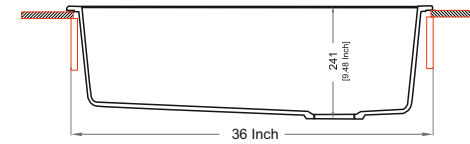

Under Mount

TANGO S 3322

Quartz sink with
Single bowl

Nera

10969

Colours

Dimensions

Sink: 33" x 22"
Bowls: 31" x 18" x 9.5"