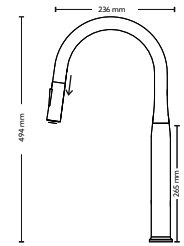

Brass Head
300 ML Capacity
101x57 mm
Chrome/Rose Gold / Matt Black finish

Moveable Basket

Ss201 Materials
Size: 382x250x120mm

FAUCETS

Faucets

Ala 1512 Rose Gold

Ala 1512 Chrome

Ala 1512 Matt Black