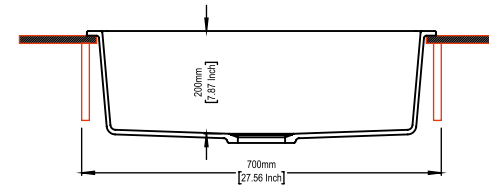

Colours

Dimensions

Sink: 680 mm × 450 mm
Bowl: 625 mm × 395 mm × 200 mm

Installation

Under Mount

WALTZ 680

Quartz sink with
single bowl

Nera