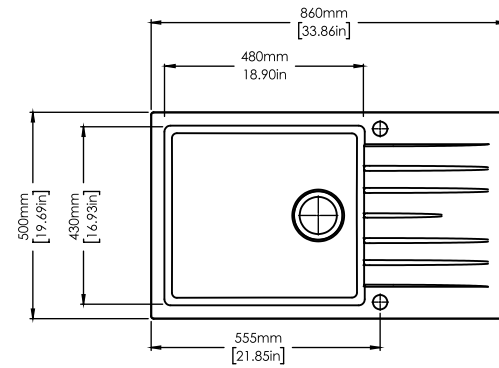

Colours

Dimensions

Sink: 780 mm × 500 mm
Bowl: 347 mm × 430 mm × 200 mm

Installation

Top Mount

Flush Mount

Under Mount

TIP TOE D100

Quartz sink with
single bowl+ drainer

snova

Colours

Dimensions

Sink: 860 mm × 500 mm
Bowl: 347 mm × 430 mm × 200 mm

Installation

Top Mount

Flush Mount

Under Mount

^{New} TIP TOE D100B

Quartz sink with
single bowl + drainer

Colours

Dimensions

Sink: 780 mm × 500 mm
Bowl: 347 mm × 430 mm × 200 mm

Installation

Top Mount