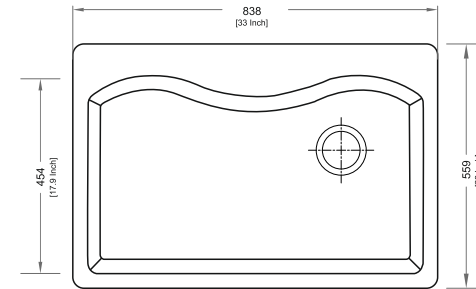

TANGO SU 3322

Quartz sink with
Single bowl

10969

Colours

Dimensions

Sink: 33" x 20"
Bowls: 31" x 18" x 9.5"

Installation

Under Mount

TANGO S 3322

Quartz sink with
Single bowl

10969

Colours

Dimensions

Sink: 33" x 22"
Bowls: 31" x 18" x 9.5"

Installation

Top Mount