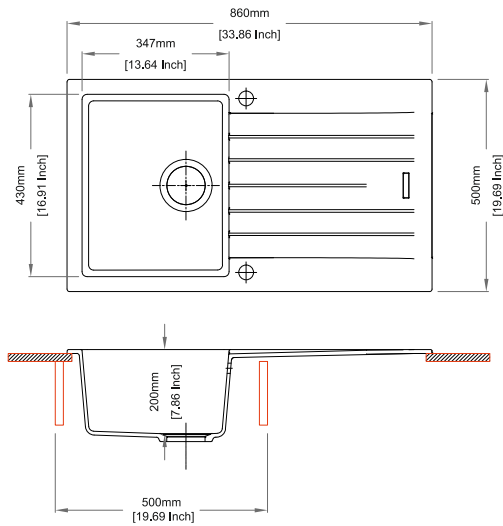

Sink: 615 mm × 500 mm
Bowl: 347 mm × 430 mm × 200 mm

Installation

Top Mount

Flush Mount

Under Mount

TIP TOE D100 S

Quartz sink with
single bowl + drainer

Nera

Colours

Dimensions

Sink: 780 mm × 500 mm
Bowl: 347 mm × 430 mm × 200 mm

Installation

Top Mount

Flush Mount

Under Mount

TIP TOE D100

Quartz sink with
single bowl+ drainer

snova

Colours

Dimensions

Sink: 860 mm × 500 mm
Bowl: 347 mm × 430 mm × 200 mm

Installation

Top Mount

Flush Mount

Under Mount

^{New} TIP TOE D100B

Quartz sink with
single bowl + drainer

Colours

Dimensions

Sink: 780 mm × 500 mm
Bowl: 347 mm × 430 mm × 200 mm

Installation

Top Mount