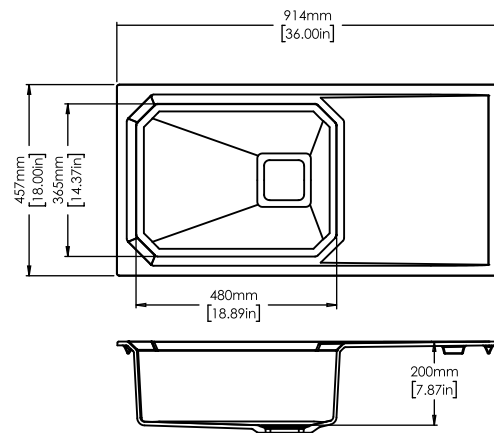

Colours

Dimensions

Sink: 533 mm × 457 mm

Bowl: 440 mm × 363 mm × 200 mm

Installation