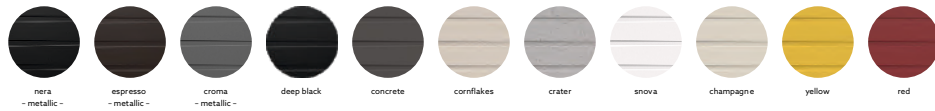

Colours

Dimensions

Sink: 860 mm × 500 mm
Bowl: 347 mm × 430 mm × 200 mm