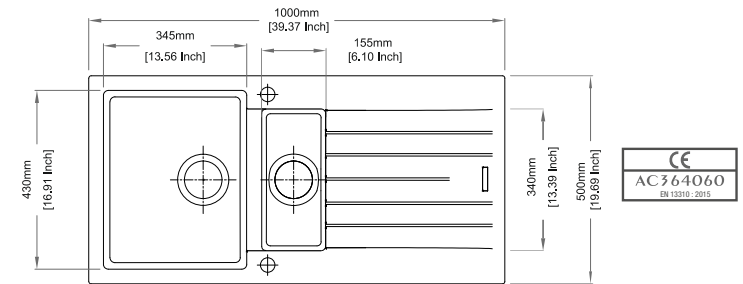

TIP TOE D100L

Quartz sink with
large single bowl + long drainer

Colours

Dimensions

Sink: 1000 mm × 500 mm
Bowl: 480 mm × 430 mm × 200 mm

Installation

TIP TOE D150

Quartz sink with
single and half bowl + drainer

Colours

Dimensions

Sink: 1000 mm × 500 mm
Bowl: 345 mm × 430 mm × 200 mm
Half bowl: 155 mm × 340 mm × 146 mm

Installation