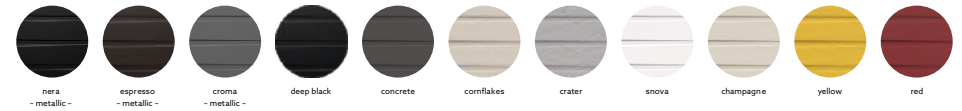

Colours

Dimensions

Sink: 780 mm × 500 mm
Bowl: 347 mm × 430 mm × 200 mm