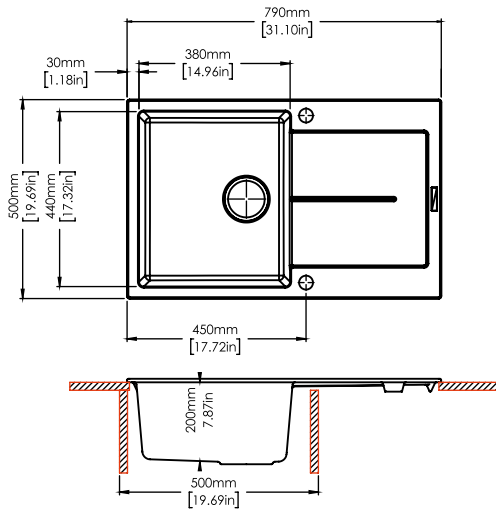

New **ENIGMA D100S**

Quartz sink with
single bowl + drainer

Colours

Dimensions

Sink: 790 mm × 500 mm
Bowl: 380 mm × 440 mm × 200 mm

Installation

New **ENIGMA D100B**

Quartz sink with
single bowl + drainer

Colours

Dimensions

Sink: 860 mm × 500 mm
Bowl: 480 mm × 440 mm × 200 mm

Installation