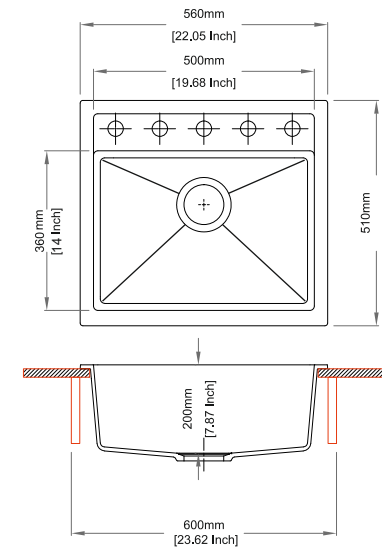

Colours

Dimensions

Sink: 860 mm × 500 mm
Left Bowl: 345 mm × 357 mm × 205 mm
Half Bowl: 400 mm × 420 mm × 205 mm

Installation

Top Mount

Flush Mount

Under Mount

**DOUBLE
BOWL
SERIES**

10969
247332

Colours

Dimensions

Sink: 838 mm × 559 mm
Bowls: 365 mm × 415 mm × 241 mm

Installation

Top Mount

Flush Mount

Under Mount

Colours

Dimensions

Sink: 400 mm × 500 mm
Bowl: 350 mm × 380 mm × 200 mm

Installation

Top Mount

Flush Mount

Under Mount

WALTZ 560 FE

Quartz sink with
single bowl

champagne

Colours

Dimensions

Sink: 560 mm × 510 mm
Bowl: 500 mm × 360 mm × 200 mm

Installation

Top Mount

Flush Mount