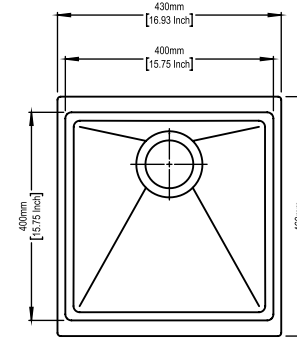

Colours

Dimensions

Sink: 1000 mm × 500 mm
Bowl: 480 mm × 440 mm × 200 mm

Installation

Top Mount

Flush Mount

Under Mount

ENIGMA D150

Sink: 370 mm × 460 mm
Bowl: 340 mm × 400 mm × 200 mm

Installation

Flush Mount

Under Mount

ENIGMA N100M

Quartz sink with
single bowl

Nera

Colours

Dimensions

Sink: 430 mm × 460 mm
Bowl: 400 mm × 400 mm × 200 mm

Installation

Top Mount

Flush Mount

Under Mount

ENIGMA N100S

Quartz sink with
single bowl

Nera

Colours

Dimensions

Sink: 530 mm × 460 mm
Bowl: 500 mm × 400 mm × 200 mm

Installation

Flush Mount

Under Mount

ENIGMA N150