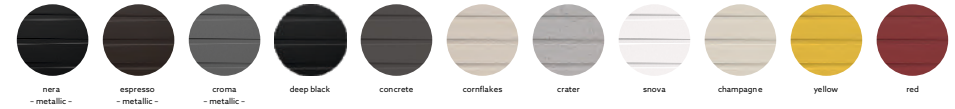

Installation

Top Mount

Flush Mount

Under Mount

TIP TOE D150

Quartz sink with
single and half bowl + drainer

corflakes

Colours