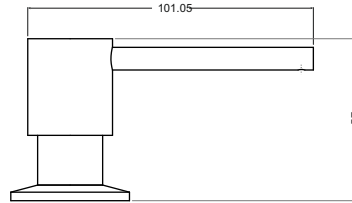

Brass Head
300 ML Capacity
101x57 mm
Chrome/Rose Gold / Matt Black finish

Moveable Basket

Ss201 Materials
Size: 382x250x120mm

FAUCETS

Faucets

Ala 1512 Rose Gold

Ala 1512 Chrome

Ala 1512 Matt Black