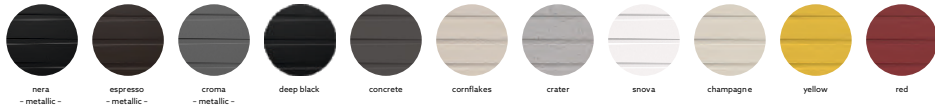

Flush Mount

Under Mount

TIP TOE SERIES

TIP TOE D100 N

Quartz sink with
single bowl + drainer

Nera

Colours

Dimensions