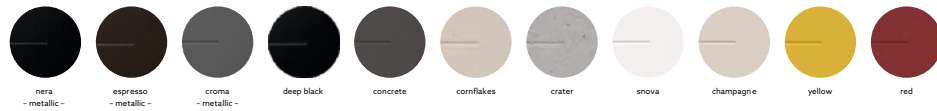

Nera

Colours

Dimensions

Sink: 860 mm × 500 mm
Bowl: 480 mm × 440 mm × 200 mm

Installation

ENIGMA D100

Quartz sink with
single bowl + drainer

Colours