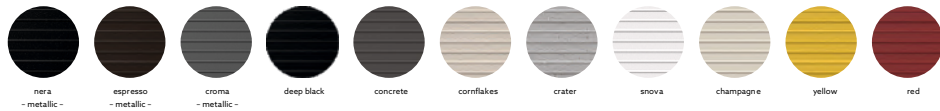

RIMO D100L

Quartz sink with
large single bowl + long drainer

RIMO D150

Quartz sink with
single and half bowl + drainer

Colours

Colours

Dimensions

Sink: 1000 mm × 500 mm
Bowl: 480 mm × 430 mm × 200 mm

Installation

Dimensions

Sink: 1000 mm × 500 mm
Single Bowl: 345 mm × 430 mm × 200 mm
Half Bowl: 155 mm × 295 mm × 146 mm

Installation