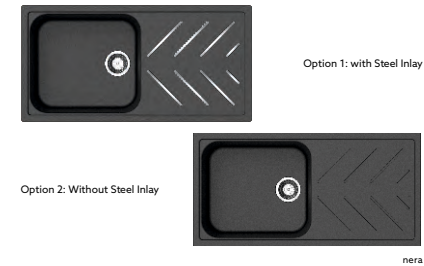

Colours

Dimensions

Sink: 860 mm × 500 mm
Bowl: 365 mm × 424 mm × 200 mm

Installation

NEW BEETHOVEN D100L

Quartz sink with single bowl + long drainer
Optional steel inlay

Colours

Dimensions