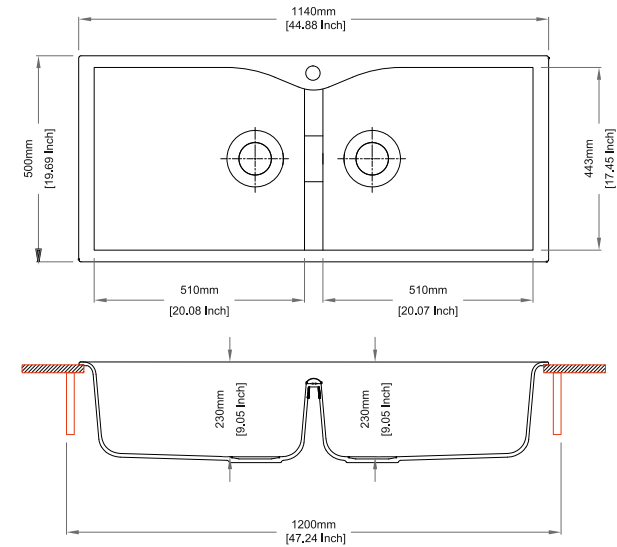

crater

Colours

Dimensions

Sink: 900 mm × 500 mm
Left Bowl: 465 mm × 443 mm × 230 mm
Right Bowl: 325 mm × 443 mm × 230 mm

Installation

Top Mount

Flush Mount

Under Mount

LARGO 4520

Quartz sink with
double bowls

nera

Colours

Dimensions

Sink: 1140 mm × 500 mm
Double Bowls: 510 mm × 443 mm × 230 mm

Installation

Top Mount

Flush Mount

JUMBO SERIES

JUMBO N100

Quartz sink with
Single Bowl

snova

Colours

Dimensions

Sink: 785 mm × 480 mm
Bowl: 720 mm × 415 mm × 230 mm