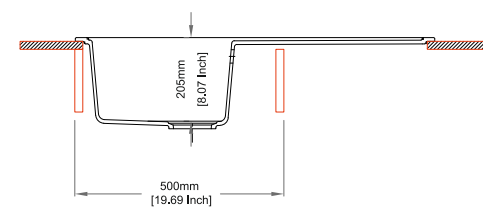

Flush Mount

Under Mount

VIVALDI D100

Quartz sink with
single bowl + drainer

snova

Colours

Dimensions

Sink: 860 mm × 500 mm
Single Bowl: 337 mm × 420 mm × 205 mm