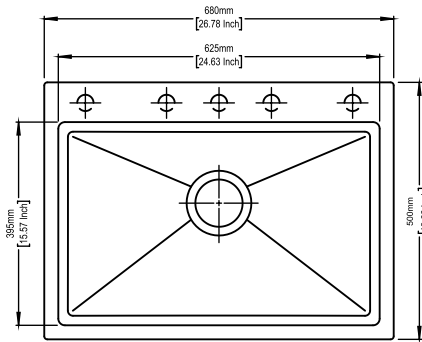

Colours

Dimensions

Sink: 680 mm × 450 mm
Bowl: 625 mm × 395 mm × 200 mm

Installation

Under Mount

WALTZ 680

Quartz sink with
single bowl

Nera

10969

Colours

Dimensions

Sink: 680 mm x 500 mm
Bowl: 625 mm x 395 mm x 200 mm

Installation

Top Mount

Flush Mount

Under Mount