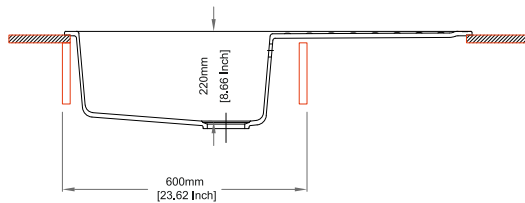

Optional steel dot

Option 1: with Steel Dot

Option 2: Without Steel Dot

nera

Colours

Dimensions

Sink: 1000 mm × 500 mm
Bowl: 470 mm × 430 mm × 220 mm

Installation