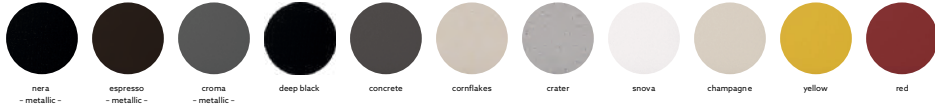

TANGO SU 3322

Quartz sink with
Single bowl

Nera

10969

Colours

Dimensions

Sink: 33" x 20"
Bowls: 31" x 18" x 9.5"

Installation