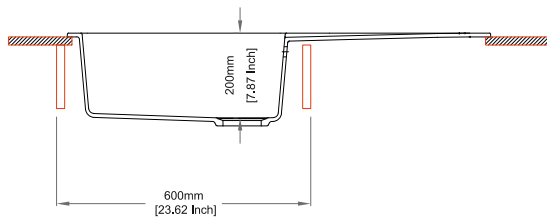

Flush Mount

Under Mount

TIP TOE D100L

Quartz sink with
large single bowl + long drainer

croma

Colours

Dimensions

Sink: 1000 mm × 500 mm
Bowl: 480 mm × 430 mm × 200 mm