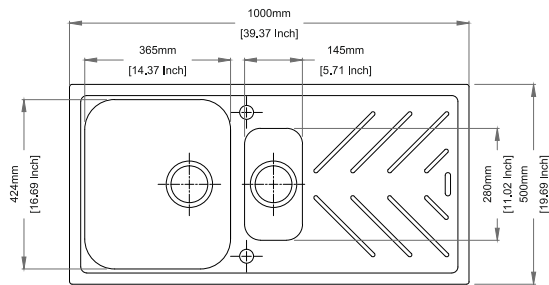

Dimensions

Sink: 1000 mm × 500 mm
Single Bowl: 345 mm × 430 mm × 200 mm
Half Bowl: 155 mm × 295 mm × 146 mm

Installation

Top Mount

Flush Mount

Under Mount

ENIGMA SERIES

New **ENIGMA D100S**

Colours

Dimensions

Sink: 860 mm × 500 mm
Bowl: 365 mm × 424 mm × 200 mm

Installation

NEW BEETHOVEN D100L

Quartz sink with single bowl + long drainer
Optional steel inlay

Colours

Dimensions

Sink: 1000 mm × 500 mm
Bowl: 480 mm × 424 mm × 200 mm

Installation

NEW BEETHOVEN D150

Quartz sink with single and half bowl + drainer
Optional steel inlay

Option 1: with Steel Inlay

Option 2: Without Steel Inlay

nera

Colours

Dimensions

Sink: 1000 mm × 500 mm
Bowl: 365 mm × 424 mm × 200 mm
Half Bowl: 145 mm × 280 mm × 140 mm

Installation

Top Mount

Flush Mount

Under Mount