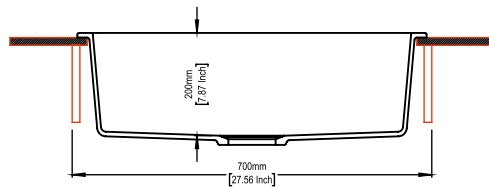

WALTZ 680

Quartz sink with
single bowl

10969

Colours

Dimensions

Sink: 680 mm x 500 mm
Bowl: 625 mm x 395 mm x 200 mm

Installation