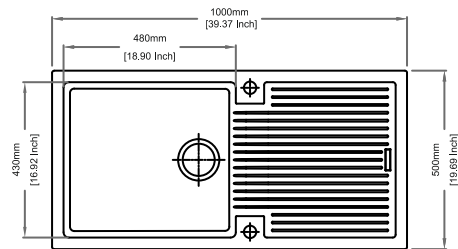

RIMO D100L

Quartz sink with
large single bowl + long drainer

RIMO D150

Quartz sink with
single and half bowl + drainer

Colours

Colours

Dimensions

Sink: 1000 mm × 500 mm
Bowl: 480 mm × 430 mm × 200 mm

Installation

Dimensions

Sink: 1000 mm × 500 mm
Single Bowl: 345 mm × 430 mm × 200 mm
Half Bowl: 155 mm × 295 mm × 146 mm

Installation