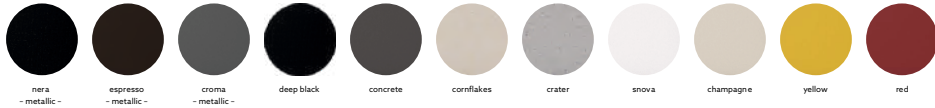

Colours

Dimensions

Sink: 33" x 21"
Left Bowls: 17" x 18" x 9.5"
Right Bowls: 13" x 16" x 9.5"

Installation

Under Mount