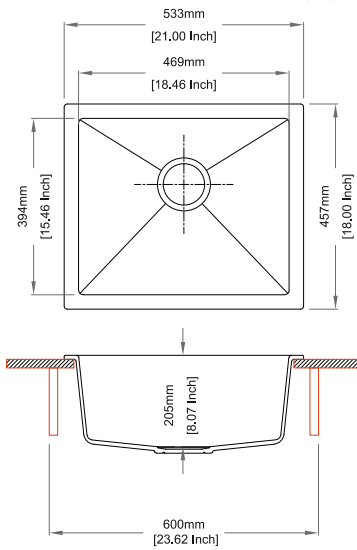

crater

Colours

Dimensions

Sink: 900 mm × 500 mm
Left Bowl: 465 mm × 443 mm × 230 mm
Right Bowl: 325 mm × 443 mm × 230 mm

Installation

Top Mount

Flush Mount

Under Mount

Colours

Dimensions

Sink: 457 mm × 406 mm
Bowl: 381 mm × 330 mm × 200 mm

Installation

Top Mount

Flush Mount

Under Mount

MAGIC SALSA

Quartz sink with
single bowl

espresso

Colours

Dimensions

Sink: 457 mm × 406 mm
Bowl: 417 mm × 363 mm × 203 mm

Installation

Top Mount

Flush Mount

Under Mount

SALSA

Quartz sink with
single bowl

Colours

Dimensions

Sink: 533 mm × 457 mm
Bowl: 469 mm × 394 mm × 205 mm

Installation

Top Mount