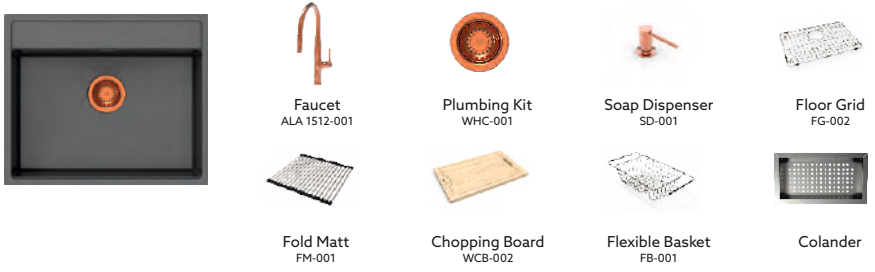

Waltz 610 + Accessories

Waltz 610 Snova Sink With Rose Gold + Crome Accessories

Waltz 610 Nera Sink With Rose Gold + Crome Accessories

Waltz 610 Cromia Sink With Rose Gold + Crome Accessories

Waltz 780 + Accessories