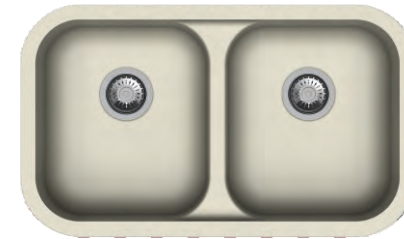

Installation

Flush Mount

Under Mount

JUMBO N200

Quartz sink with
Double Bowl

champagne

Colours

Dimensions

Sink: 825 mm × 485 mm
Double Bowls: 362 mm × 420 mm × 216 mm

Installation

Flush Mount

Under Mount

**SINGLE
BOWL
SERIES**

BAR SINK

Quartz sink with
single bowl

Snova