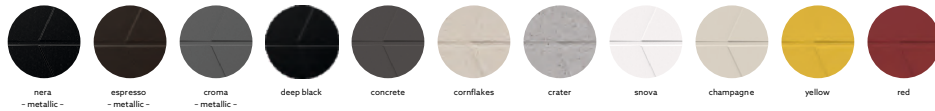

Colours

Dimensions

Sink: 1160 mm × 500 mm
Double Bowls: 323 mm × 430 mm × 210 mm

Installation