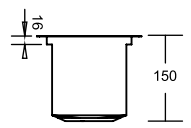

White

Material: Quartz

10969 

Accessories

Drying Channel 500

Drying Channel 1000

Accessories

Vegetable Colander | SS 304-1mm