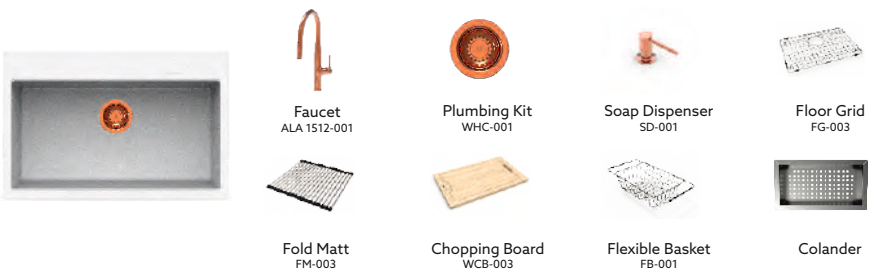

Waltz 780 Snova Sink With Rose Gold + Crome Accessories

Waltz 780 Nera Sink with Rose Gold + Crome Accessories