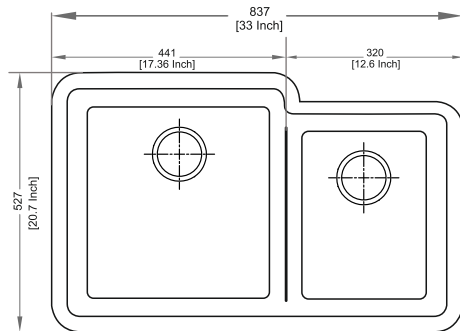

Dimensions

Sink: 33" x 18"
Bowls: 14" x 16" x 9"

Installation

Top Mount

TANGO LBU 3322

Quartz sink with
Double bowl

Nera

10969