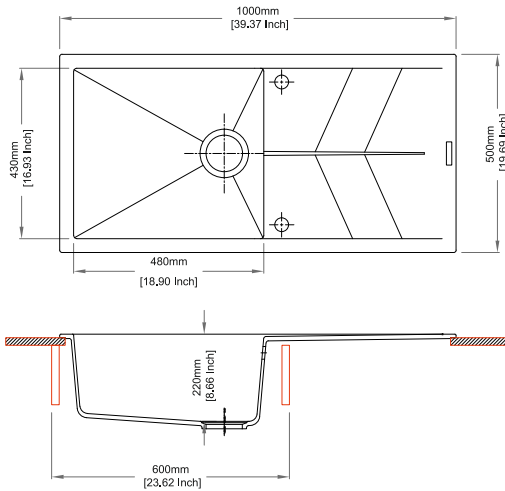

Optional steel dot

Option 1: with Steel Dot

Option 2: Without Steel Dot

nera

Colours

Dimensions

Sink: 1000 mm × 500 mm
Bowl: 470 mm × 430 mm × 220 mm

Installation

nera

Colours

Dimensions

Sink: 1160 mm × 500 mm
Bowls: 330 mm × 430 mm × 210 mm

Installation

Top Mount

Flush Mount

Under Mount

JAZZ SERIES

JAZZ D100L

Quartz sink with
large single bowl + long drainer

nera

Colours

Dimensions

Sink: 1000 mm × 500 mm
Bowl: 480 mm × 430 mm × 220 mm

Installation