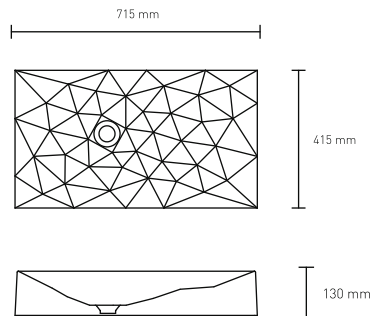

KRISTALL

Colors

Black

White

Material: Quartz

KRISTALL MINI

Colors

Black

White

Material: Quartz