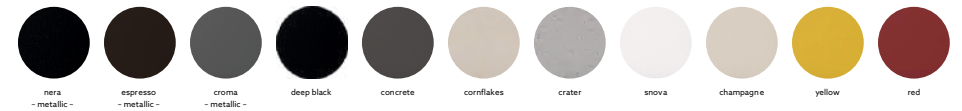

LARGO 4520

Quartz sink with
double bowls

nera

Colours

Dimensions

Sink: 1140 mm × 500 mm
Double Bowls: 510 mm × 443 mm × 230 mm

Installation

Top Mount