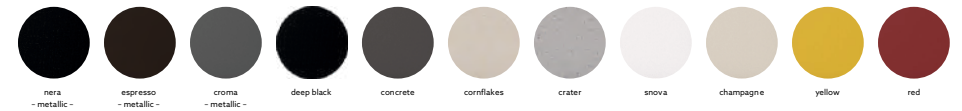

Colours

Dimensions

Sink: 457 mm × 406 mm
Bowl: 417 mm × 363 mm × 203 mm