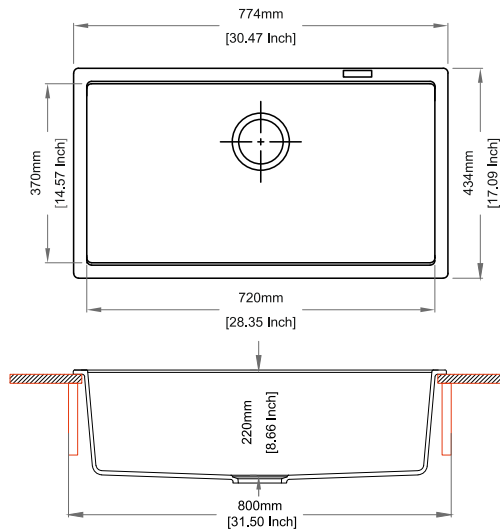

Colours

Dimensions

Sink: 860 mm × 500 mm
Left Bowl: 345 mm × 357 mm × 205 mm
Half Bowl: 400 mm × 420 mm × 205 mm

Installation

Top Mount

Flush Mount

Under Mount

**DOUBLE
BOWL
SERIES**

Colours

Dimensions

Sink: 680 mm × 450 mm
Bowl: 625 mm × 395 mm × 200 mm

Installation

Under Mount

WALTZ 680

Quartz sink with
single bowl

Nera

10969

Colours

Dimensions

Sink: 680 mm x 500 mm
Bowl: 625 mm x 395 mm x 200 mm

Installation

Top Mount

Flush Mount

Under Mount

WALTZ 780U

Quartz sink with
single bowl

nera

Colours

Dimensions

Sink: 774 mm × 434 mm
Bowl: 720 mm × 370 mm × 220 mm

Installation

Under Mount