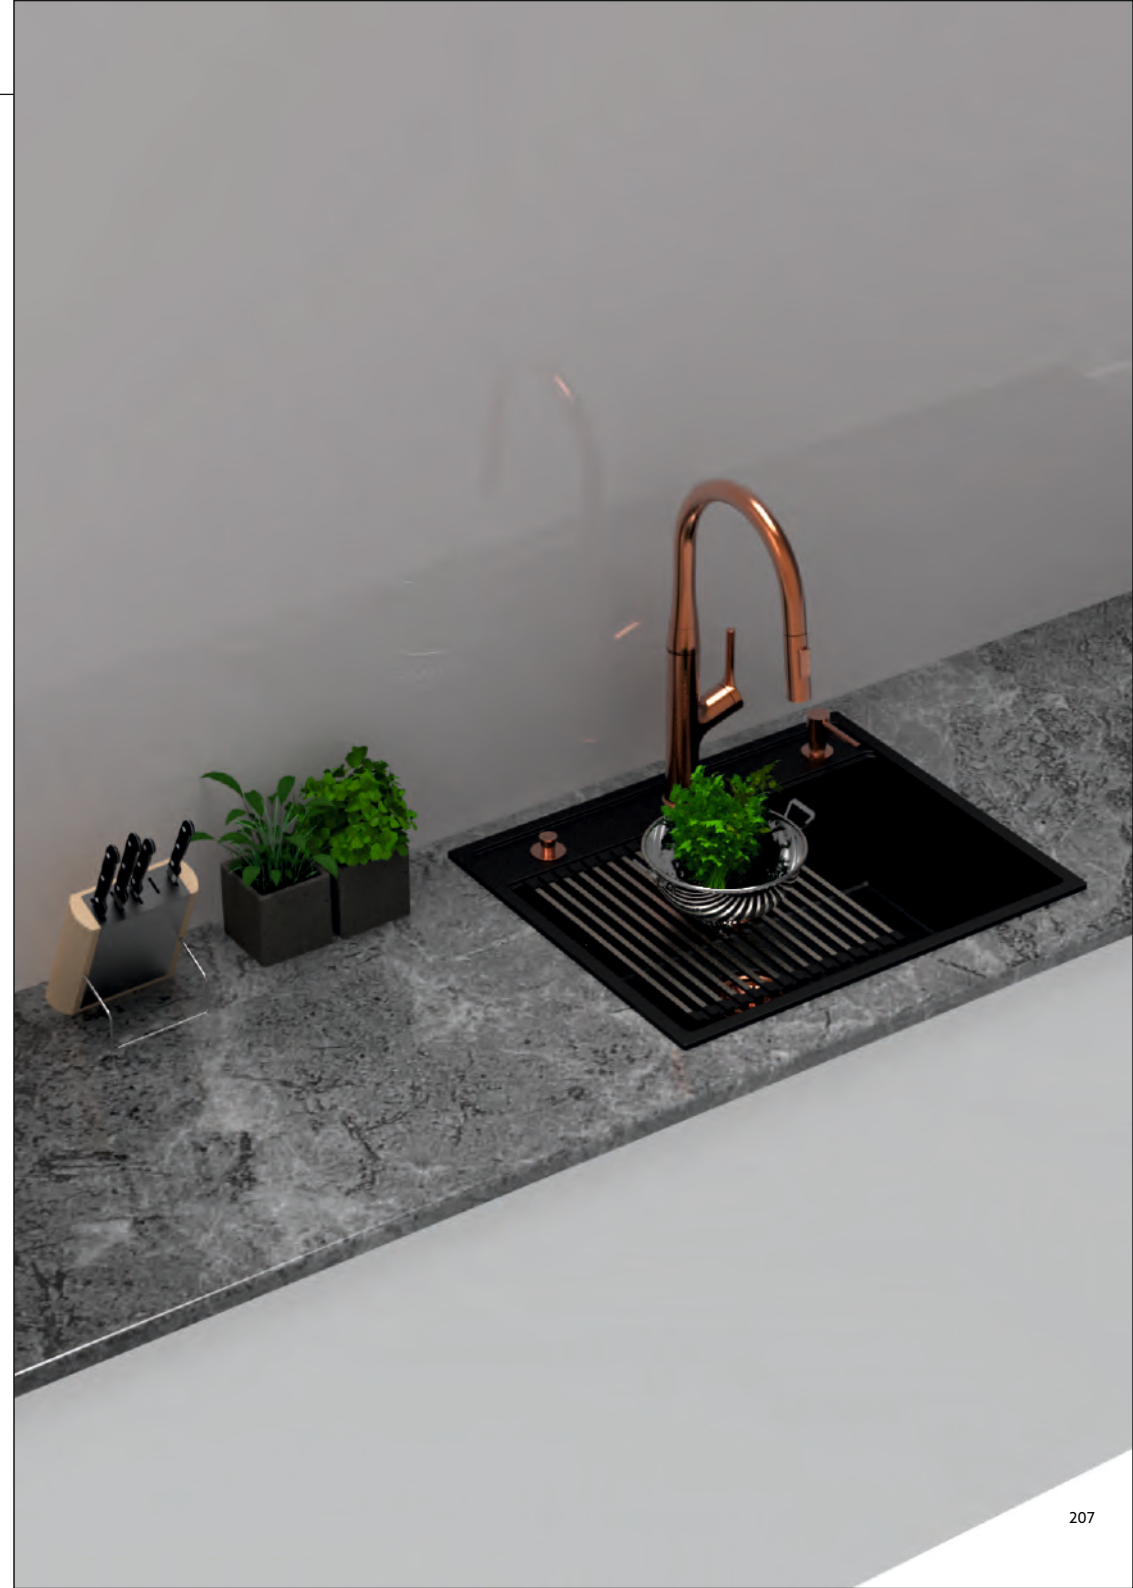

Ss201 Materials
Size: 382x250x120mm