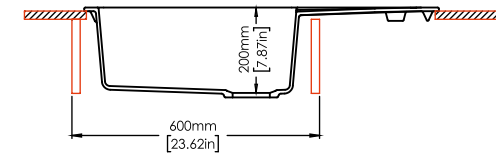

^{New} TIP TOE D100B

Quartz sink with
single bowl + drainer