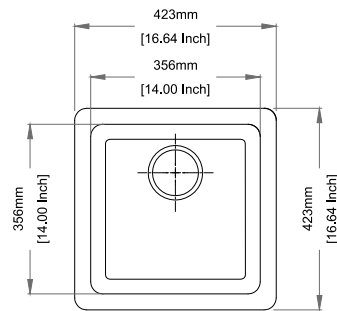

crater

Colours

Dimensions

Sink: 900 mm × 500 mm
Left Bowl: 465 mm × 443 mm × 230 mm
Right Bowl: 325 mm × 443 mm × 230 mm

Installation

Top Mount

Flush Mount

Under Mount

Colours

Dimensions

Sink: 457 mm × 406 mm
Bowl: 381 mm × 330 mm × 200 mm

Installation

Top Mount

Flush Mount

Under Mount

MAGIC SALSA

Under Mount

SALSA

Quartz sink with
single bowl

Colours

Dimensions

Sink: 533 mm × 457 mm
Bowl: 469 mm × 394 mm × 205 mm

Installation

Top Mount

Flush Mount

Under Mount

NEO SALSA

Quartz sink with
single bowl

champagne

Colours

Dimensions

Sink: 423 mm × 423 mm
Bowl: 356 mm × 356 mm × 203 mm