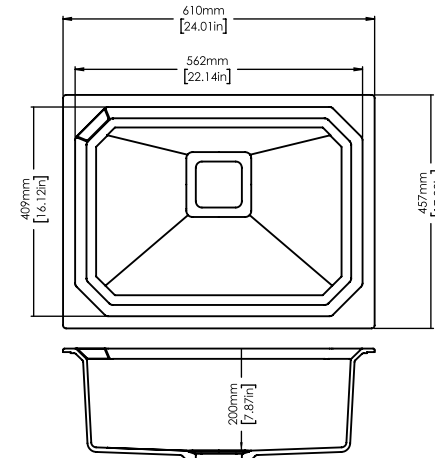

Dimensions

Sink: 533 mm × 457 mm
Bowl: 440 mm × 363 mm × 200 mm

Installation

Top Mount

Flush Mount

Under Mount

CRYSTAL 2418

Quartz sink with
single bowl

Graphite

Colours

Dimensions

Sink: 610 mm × 457 mm
Bowl: 562 mm × 409 mm × 200 mm

Installation

Top Mount

Flush Mount

Under Mount