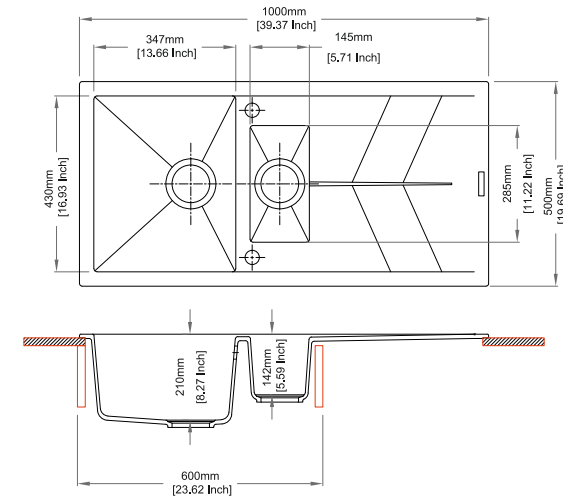

JAZZ D100L

Quartz sink with
large single bowl + long drainer

Colours

Dimensions

Sink: 1000 mm × 500 mm
Bowl: 480 mm × 430 mm × 220 mm

Installation

JAZZ D150

Quartz sink with
single and half bowl + drainer

Colours

Dimensions

Sink: 1000 mm × 500 mm
Single Bowl: 347 mm × 430 mm × 210 mm
Half Bowl: 145 mm × 285 mm × 142 mm

Installation