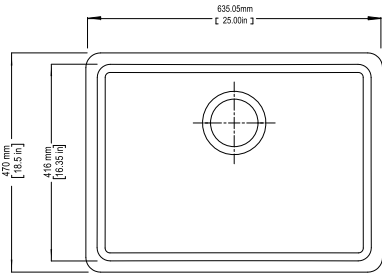

TANGO U 2522

Quartz sink with
Single bowl

10969

Colours

Dimensions

Sink: 25" x 18"
Bowl: 22" x 16" x 9"

Installation

Under Mount

TANGO 2522

Quartz sink with
Single bowl

10969

Colours

Dimensions

Sink: 25" x 22"
Bowl: 22" x 16" x 9"

Installation

Top Mount