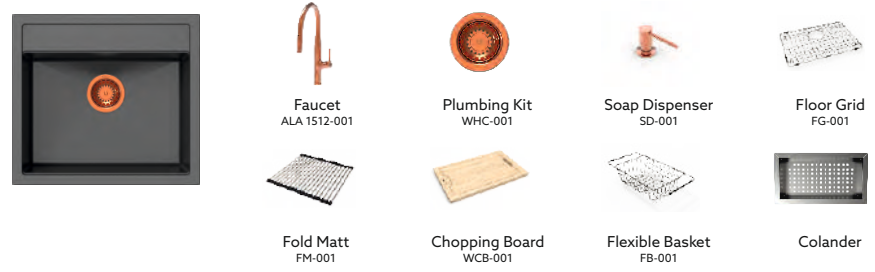

Flush Mount

Under Mount

WALTZ SERIES WITH
ACCESSORIES

Waltz 560 FE + Accessories

Waltz 560 FE Snova Sink With Rose Gold + Crome Accessories

Waltz 560 FE Nera Sink With Rose Gold + Crome Accessories

Waltz 560 FE Cromia Sink With Rose Gold + Crome Accessories