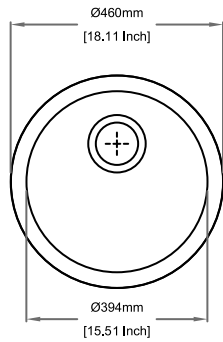

ROCK

Quartz sink with
single bowl

nera

10969

Colours

Dimensions

Sink: Ø 460mm
Bowl: Ø 394mm, depth: 190 mm

Installation

Top Mount

Under Mount

ROCK O N100

Quartz sink with
single bowl

snova

Colours

Dimensions

Sink: Ø 510 mm
Bowl: Ø 380 mm, depth: 200 mm

Installation

Top Mount

Flush Mount

Under Mount