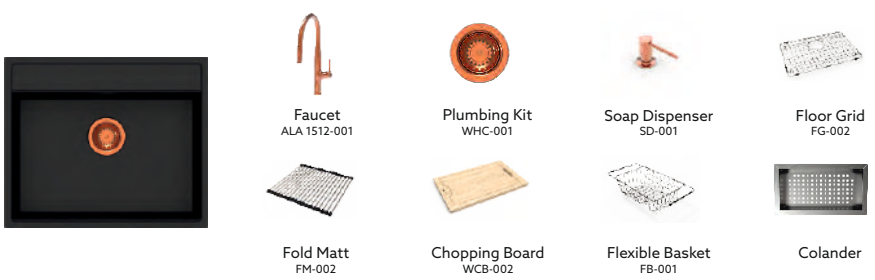

Waltz 610 + Accessories

Waltz 610 Snova Sink With Rose Gold + Crome Accessories

Waltz 610 Nera Sink With Rose Gold + Crome Accessories

Waltz 610 Cromia Sink With Rose Gold + Crome Accessories