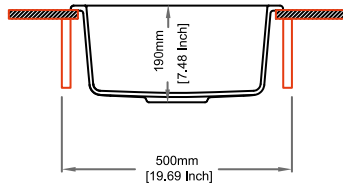

ROCK
SERIES

ROCK

Quartz sink with
single bowl

nera

10969

Colours

Dimensions

Sink: Ø 460mm
Bowl: Ø 394mm, depth: 190 mm