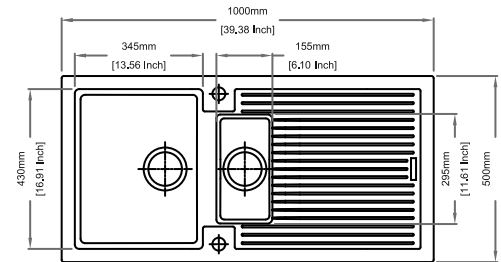

Colours

Colours

Dimensions

Sink: 1000 mm × 500 mm
Bowl: 480 mm × 430 mm × 200 mm

Installation

Top Mount

Flush Mount

Under Mount

Dimensions

Sink: 1000 mm × 500 mm
Single Bowl: 345 mm × 430 mm × 200 mm
Half Bowl: 155 mm × 295 mm × 146 mm

Installation

Top Mount

Flush Mount

Under Mount

ENIGMA SERIES

New **ENIGMA D100S**