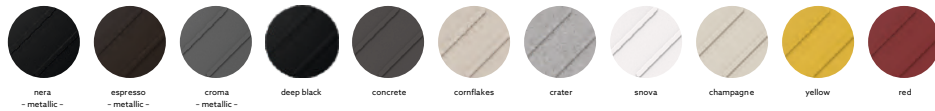

NEW BEETHOVEN D150

Quartz sink with single and half bowl + drainer
Optional steel inlay

nera

Colours

Dimensions

Sink: 1000 mm × 500 mm
Bowl: 365 mm × 424 mm × 200 mm
Half Bowl: 145 mm × 280 mm × 140 mm

Installation

NEW BEETHOVEN D200

Quartz sink with double bowls + drainer
Optional steel inlay

nera

Colours

Dimensions

Sink: 1160 mm × 500 mm
Left Bowl: 365 mm × 424 mm × 200 mm
Right Bowl: 295 mm × 424 mm × 200 mm

Installation