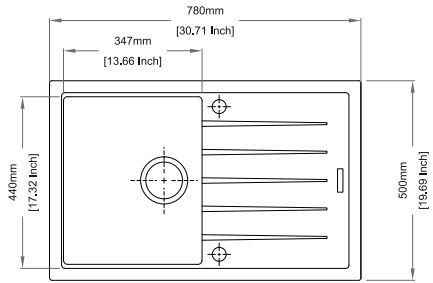

Optional steel dot

Option 1: with Steel Dot

Option 2: Without Steel Dot

nera

Colours

Dimensions

Sink: 1000 mm × 500 mm
Bowl: 470 mm × 430 mm × 220 mm

Installation

Sink: 1000 mm × 500 mm
Single Bowl: 347 mm × 430 mm × 210 mm
Half Bowl: 145 mm × 285 mm × 142 mm

Installation

Top Mount

Flush Mount

Under Mount

JAZZ D200

Quartz sink with
double bowl + drainer

concrete

Colours

Dimensions

Sink: 1160 mm × 500 mm
Double Bowls: 323 mm × 430 mm × 210 mm

Installation

Top Mount

Flush Mount

Under Mount

VIVALDI
SERIES

VIVALDI D100 S

Quartz sink with
single bowl + short drainer

espresso

Colours

Dimensions

Sink: 780 mm × 500 mm
Single Bowl: 347 mm × 440 mm × 205 mm

Installation

Top Mount