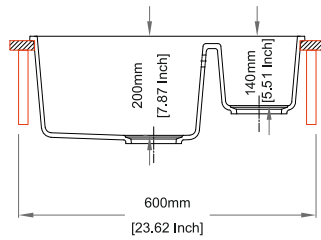

Dimensions

Sink: 430 mm × 460 mm
Bowl: 400 mm × 400 mm × 200 mm

Installation

Top Mount

Flush Mount

Under Mount

ENIGMA N100S

Quartz sink with
single bowl

Nera

Colours

Dimensions

Sink: 530 mm × 460 mm
Bowl: 500 mm × 400 mm × 200 mm

Installation

Flush Mount

Under Mount

ENIGMA N150

Quartz sink with
single and half bowl

crater

Colours

Dimensions

Sink: 555 mm × 460 mm
Single Bowl: 335 mm × 400 mm × 200 mm
Half Bowl: 155 mm × 400 mm × 140 mm

Installation

Flush Mount

Under Mount