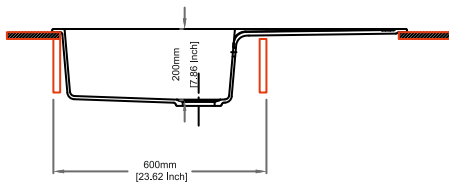

RIMO D100L

Quartz sink with
large single bowl + long drainer

RIMO D150

Quartz sink with
single and half bowl + drainer

Colours

Colours

Dimensions

Sink: 1000 mm × 500 mm
Bowl: 480 mm × 430 mm × 200 mm

Installation

Dimensions

Sink: 1000 mm × 500 mm
Single Bowl: 345 mm × 430 mm × 200 mm
Half Bowl: 155 mm × 295 mm × 146 mm

Installation