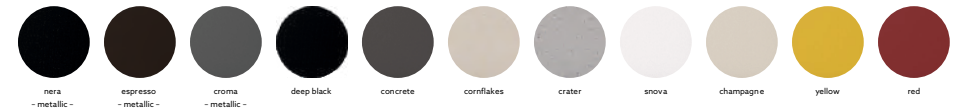

WALTZ 780

Quartz sink with
single bowl

snova

Colours

Dimensions

Sink: 780 mm × 510 mm
Bowl: 720 mm × 370 mm × 220 mm

Installation

Top Mount