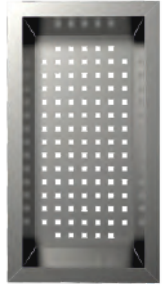

White

Material: Quartz

10969 

Accessories

Drying Channel 500

Drying Channel 1000

Accessories

Vegetable Colander | SS 304-1mm