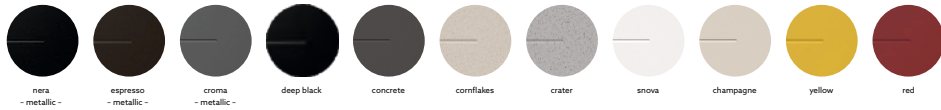

Quartz sink with
single bowl + drainer

Nera

Colours

Dimensions

Sink: 790 mm × 500 mm
Bowl: 380 mm × 440 mm × 200 mm

Installation

New **ENIGMA D100B**

Quartz sink with
single bowl + drainer