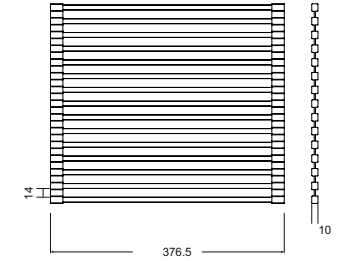

Accessories

Vegetable Colander | SS 304-1mm

Suitable For: Vivaldi, Jazz, Enigma, Tip-Toe & Rimo Series

Fold Matt

Ss201 Materials
Square Design & Rubber Tube
For: Waltz 780, Waltz 560 & Waltz 610

Vegetable Colander | For Quarter Bowl | SS 304 - 1mm

Suitable For: Vivaldi, Jazz, Enigma, Tip-Toe & Rimo Series

Bottom Mesh