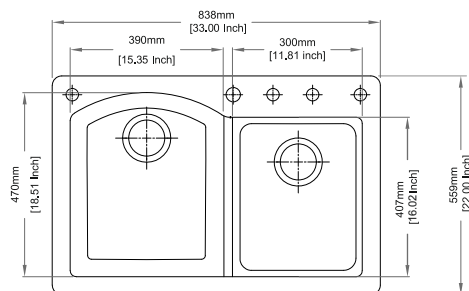

Dimensions

Sink: 610 mm × 457 mm
Bowl: 544 mm × 394 mm × 205 mm

Installation

Top Mount

Flush Mount

Under Mount

SWAN SERIES

SWAN N100

Sink: 838 mm × 558 mm
Bowl: 741 mm × 421 mm × 215 mm

Installation

Top Mount

Flush Mount

Under Mount

SWAN N200

Quartz sink with
double bowls

snova

10969

Colours

Dimensions

Sink: 838 mm × 559 mm

Left Bowl: 390 mm × 470 mm × 230 mm

Right Bowl: 300 mm × 407 mm × 230 mm

Installation

Top Mount