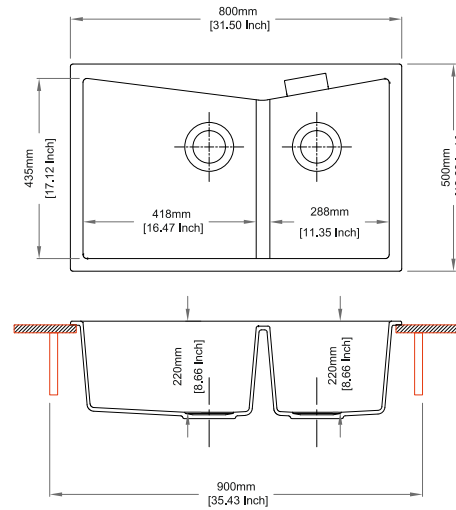

CG DB 3121

Quartz sink with
double bowls

10969

Colours

Dimensions

Sink: 787 mm × 521 mm
Bowls: 342 mm × 384 mm × 229 mm

Installation

CG DB 3220

Quartz sink with
double bowls

Colours

Dimensions

Sink: 800 mm × 500 mm
Left Bowl: 418 mm × 435 mm × 220 mm
Right Bowl: 288 mm × 435 mm × 220 mm

Installation