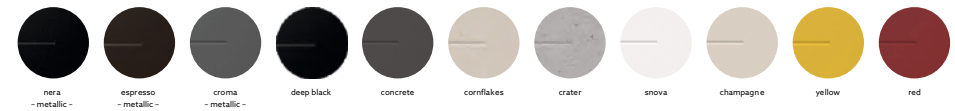

Colours

Dimensions

Sink: 1000 mm × 500 mm
Bowl: 480 mm × 440 mm × 200 mm

Installation