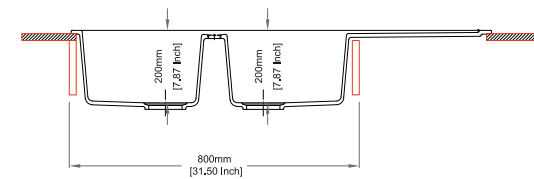

ENIGMA D150

Quartz sink with
single and half bowl + drainer

Colours

Dimensions

Sink: 1000 mm × 500 mm
Single Bowl: 345 mm × 440 mm × 200 mm
Half Bowl: 155 mm × 295 mm × 146 mm

Installation

ENIGMA D200

Quartz sink with
double bowls + drainer

Colours

Dimensions

Sink: 1160 mm × 500 mm
Bowls: 330 mm × 440 mm × 200 mm

Installation