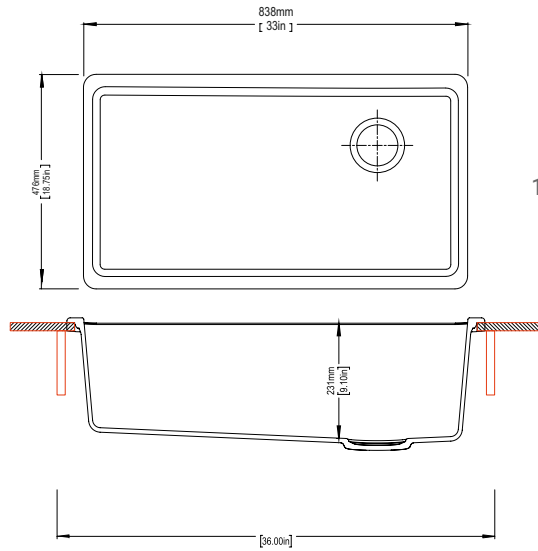

Installation

Top Mount

TANGO U 13322

Quartz sink with
Single bowl

Nera

10969

Colours

Dimensions