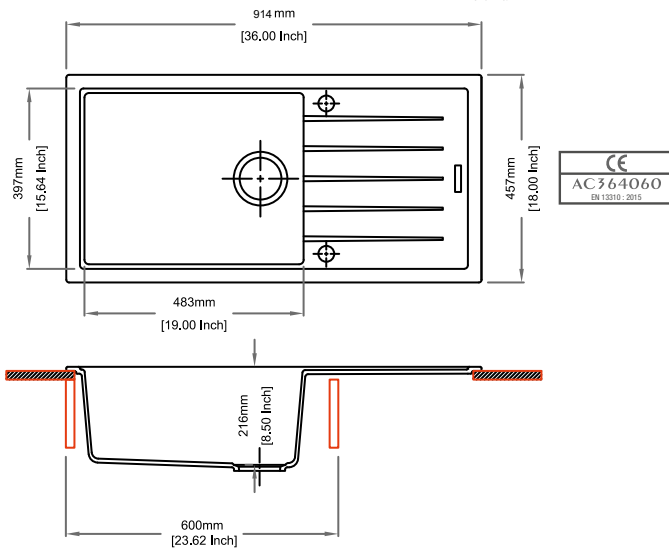

VIVALDI D100 I

Quartz sink with
single bowl + drainer

Colours

Dimensions

Sink: 914 mm × 457 mm
Single Bowl: 483 mm × 397 mm × 216 mm

Installation

VIVALDI D100 L

Quartz sink with
large single bowl + long drainer

Colours

Dimensions

Sink: 1000 mm × 500 mm
Single Bowl: 480 mm × 430 mm × 220 mm

Installation