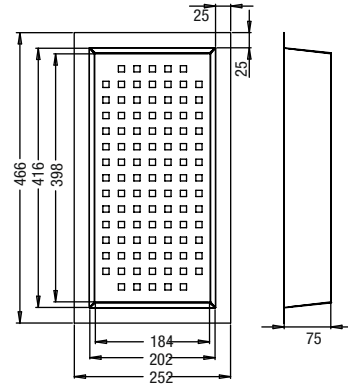

Accessories

Vegetable Colander | SS 304-1mm