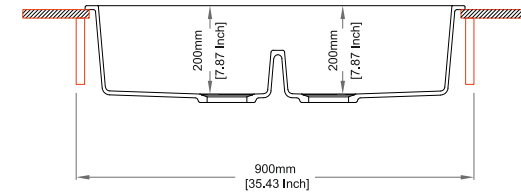

Flush Mount

Under Mount

TIP TOE N200 LD

Quartz sink with
double bowls

espresso

Colours

Dimensions

Sink: 860 mm × 500 mm
Left Bowl: 400 mm × 430 mm × 200 mm
Right Bowl: 370 mm × 365 mm × 200 mm