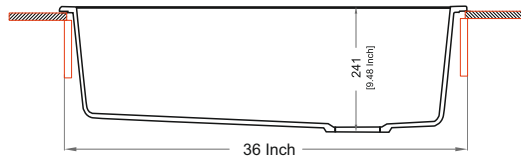

TANGO SU 3322

Quartz sink with
Single bowl

Nera

10969

Colours

Dimensions

Sink: 33" x 20"
Bowls: 31" x 18" x 9.5"

Installation