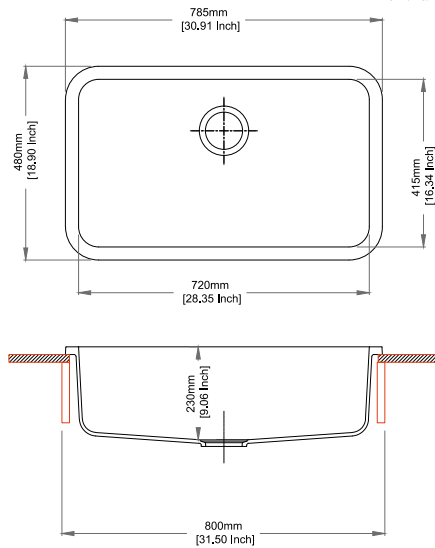

crater

Colours

Dimensions

Sink: 900 mm × 500 mm
Left Bowl: 465 mm × 443 mm × 230 mm
Right Bowl: 325 mm × 443 mm × 230 mm

Installation

Top Mount

Flush Mount

Under Mount

LARGO 4520

Quartz sink with
double bowls

nera

Colours

Dimensions

Sink: 1140 mm × 500 mm
Double Bowls: 510 mm × 443 mm × 230 mm

Installation

Top Mount

Flush Mount

JUMBO SERIES

JUMBO N100

Quartz sink with
Single Bowl

snova

Colours

Dimensions

Sink: 785 mm × 480 mm
Bowl: 720 mm × 415 mm × 230 mm

Sink: 825 mm × 485 mm
Double Bowls: 362 mm × 420 mm × 216 mm

Installation

Flush Mount

Under Mount

**SINGLE
BOWL
SERIES**

BAR SINK

Quartz sink with
single bowl

Snova