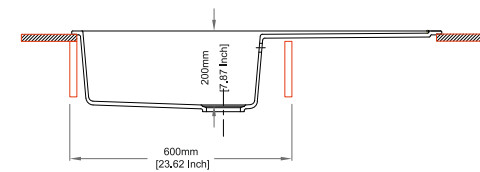

Dimensions

Sink: 860 mm × 500 mm
Bowl: 347 mm × 440 mm × 200 mm

Installation

Top Mount

Flush Mount

Under Mount

ENIGMA D100L

Quartz sink with
large single bowl + long drainer

Colours

Dimensions

Sink: 1000 mm × 500 mm
Bowl: 480 mm × 440 mm × 200 mm

Installation

Top Mount

Flush Mount

Under Mount

ENIGMA D150