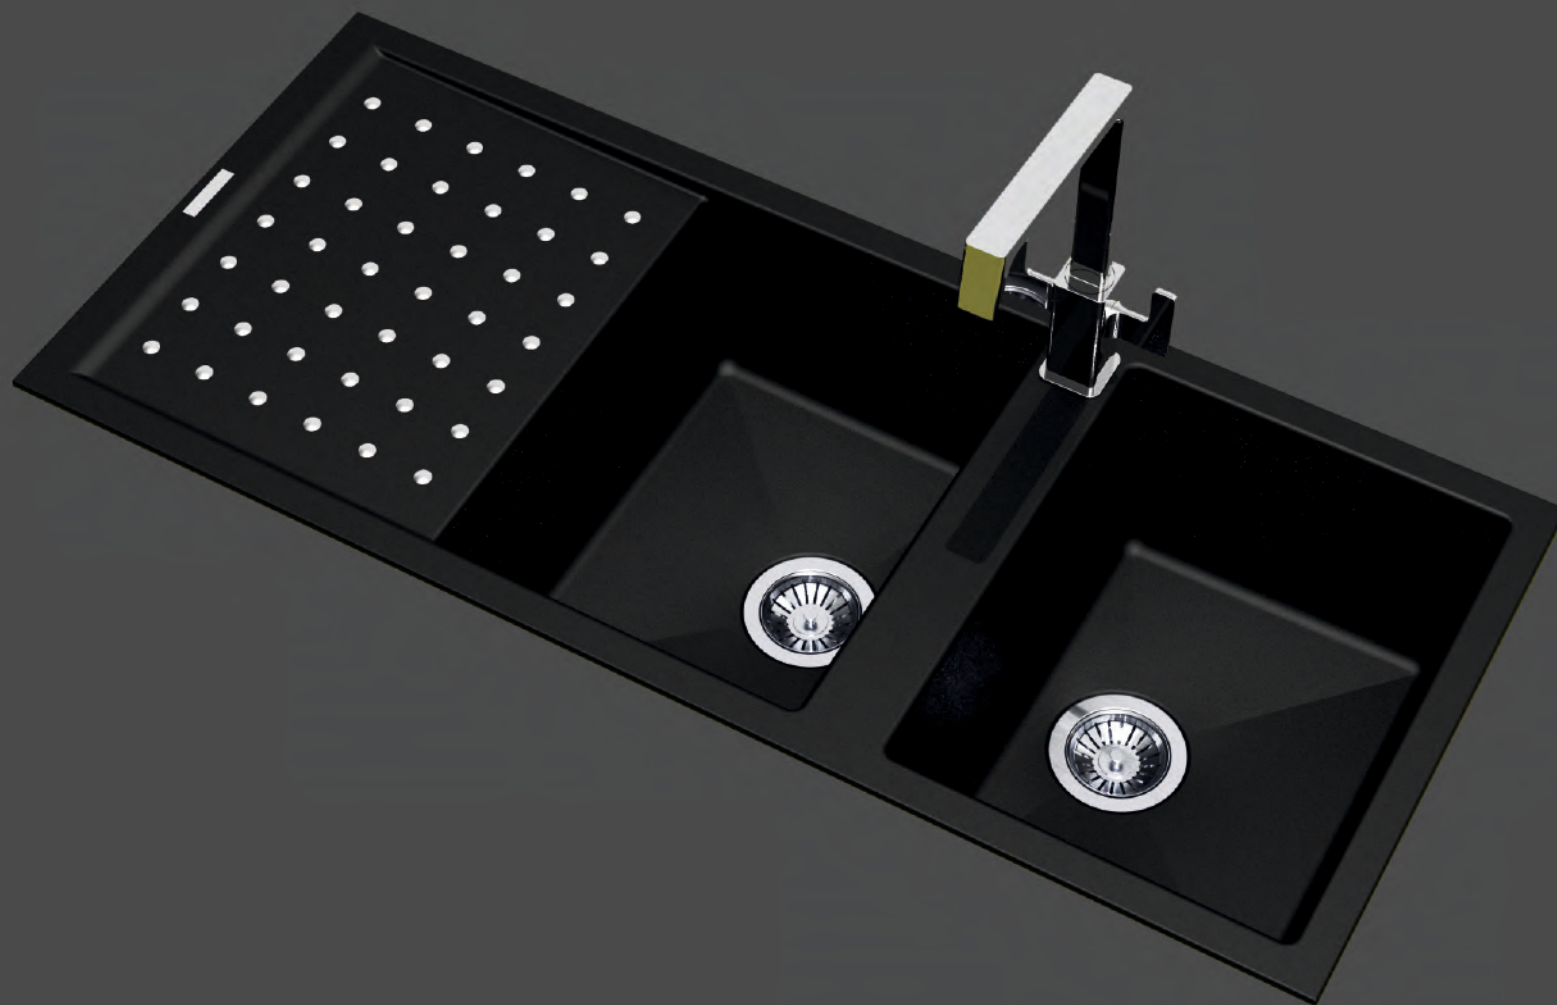

NEW BEETHOVEN D200

Quartz sink with double bowls + drainer
Optional steel inlay

Option 1: with Steel Inlay

Option 2: Without Steel Inlay

nera

Colours

Dimensions

Sink: 1160 mm × 500 mm
Left Bowl: 365 mm × 424 mm × 200 mm
Right Bowl: 295 mm × 424 mm × 200 mm

Installation

Top Mount

Flush Mount

Under Mount

POLO SERIES

A Patented Steel Inlay Technology

POLO D100L

Quartz sink with large single bowl + long drainer

Optional steel dot

Option 1: with Steel Dot

Option 2: Without Steel Dot

nera

Colours

Dimensions

Sink: 1000 mm × 500 mm
Bowl: 470 mm × 430 mm × 220 mm

Installation