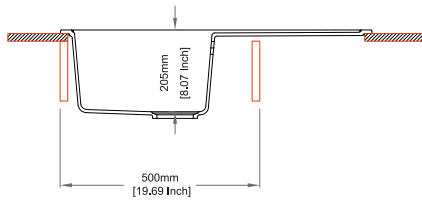

Sink: 1000 mm × 500 mm
Single Bowl: 347 mm × 430 mm × 210 mm
Half Bowl: 145 mm × 285 mm × 142 mm

Installation

Top Mount

Flush Mount

Under Mount

JAZZ D200

Quartz sink with
double bowl + drainer

concrete

Colours

Dimensions

Sink: 1160 mm × 500 mm
Double Bowls: 323 mm × 430 mm × 210 mm

Installation

Top Mount

Flush Mount

Under Mount

VIVALDI
SERIES

VIVALDI D100 S

Quartz sink with
single bowl + short drainer

espresso

Colours

Dimensions

Sink: 780 mm × 500 mm
Single Bowl: 347 mm × 440 mm × 205 mm

Installation

Top Mount