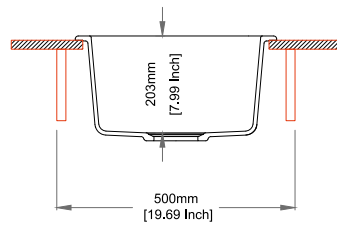

Flush Mount

Under Mount

NEO SALSA

Quartz sink with
single bowl

champagne

Colours

Dimensions

Sink: 423 mm × 423 mm
Bowl: 356 mm × 356 mm × 203 mm