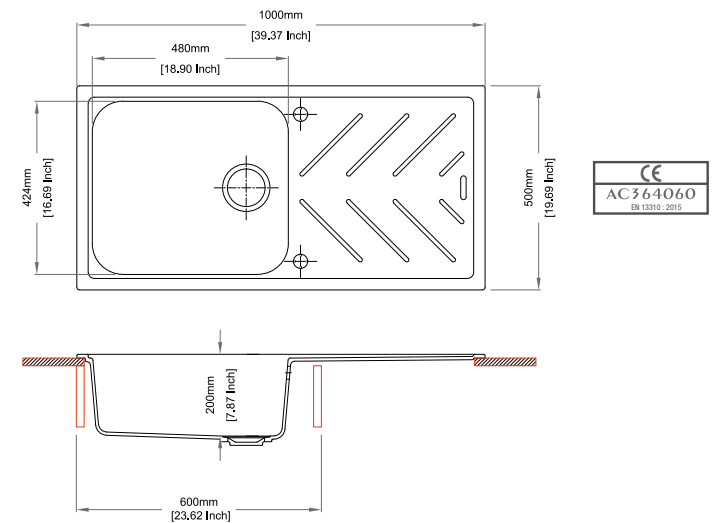

Dimensions

Sink: 1000 mm × 500 mm
Single Bowl: 345 mm × 430 mm × 200 mm
Half Bowl: 155 mm × 295 mm × 146 mm

Installation

Top Mount

Flush Mount

Under Mount

ENIGMA SERIES

New **ENIGMA D100S**

Colours

Dimensions

Sink: 860 mm × 500 mm
Bowl: 365 mm × 424 mm × 200 mm

Installation

NEW BEETHOVEN D100L

Quartz sink with single bowl + long drainer
Optional steel inlay

Colours

Dimensions

Sink: 1000 mm × 500 mm
Bowl: 480 mm × 424 mm × 200 mm

Installation

NEW BEETHOVEN D150

Quartz sink with single and half bowl + drainer
Optional steel inlay

Option 1: with Steel Inlay

Option 2: Without Steel Inlay

nera

Colours

Dimensions

Sink: 1000 mm × 500 mm
Bowl: 365 mm × 424 mm × 200 mm
Half Bowl: 145 mm × 280 mm × 140 mm

Installation

Top Mount

Flush Mount

Under Mount