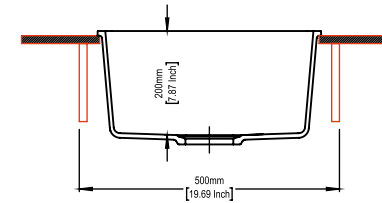

Sink: 370 mm × 460 mm
Bowl: 340 mm × 400 mm × 200 mm

Installation

Flush Mount

Under Mount

ENIGMA N100M

Quartz sink with
single bowl

Nera

Colours

Dimensions

Sink: 430 mm × 460 mm
Bowl: 400 mm × 400 mm × 200 mm

Installation

Top Mount

Flush Mount

Under Mount

ENIGMA N100S

Quartz sink with
single bowl