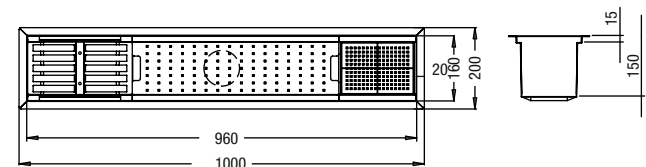

White

Material: Quartz

10969 

Accessories

Drying Channel 500

Drying Channel 1000

Accessories

Vegetable Colander | SS 304-1mm