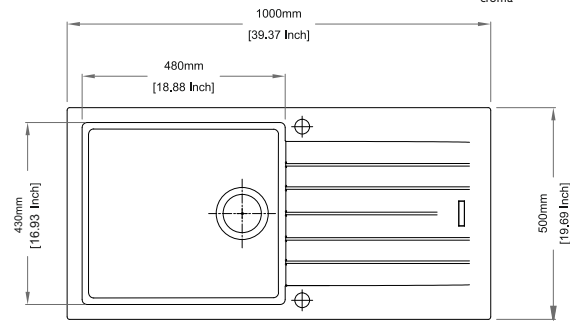

Colours

Dimensions

Sink: 780 mm × 500 mm
Bowl: 347 mm × 430 mm × 200 mm

Installation

Top Mount

Flush Mount

Under Mount

TIP TOE D100

Under Mount

^{New} TIP TOE D100B

Quartz sink with
single bowl + drainer

Colours

Dimensions

Sink: 780 mm × 500 mm
Bowl: 347 mm × 430 mm × 200 mm

Installation

Top Mount

Flush Mount

Under Mount

TIP TOE D100L

Quartz sink with
large single bowl + long drainer

croma

Colours

Dimensions

Sink: 1000 mm × 500 mm
Bowl: 480 mm × 430 mm × 200 mm

Dimensions

Sink: 1000 mm × 500 mm
Bowl: 345 mm × 430 mm × 200 mm
Half bowl: 155 mm × 340 mm × 146 mm

Installation

Top Mount

Flush Mount

Under Mount

TIP TOE D200

Quartz sink with
double bowls + drainer