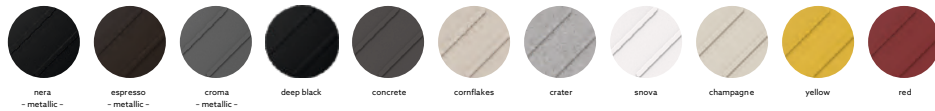

Colours

Dimensions

Sink: 860 mm × 500 mm
Bowl: 365 mm × 424 mm × 200 mm

Installation

NEW BEETHOVEN D100L

Quartz sink with single bowl + long drainer
Optional steel inlay

Colours

Dimensions