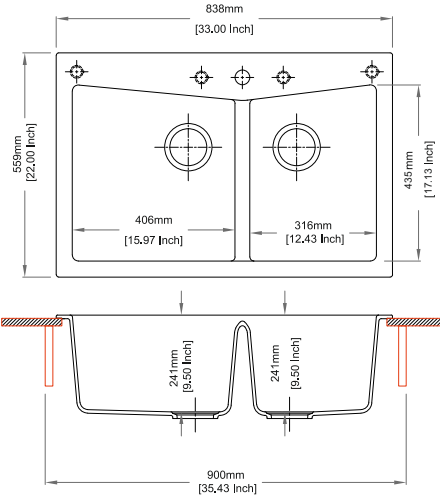

10969
247332