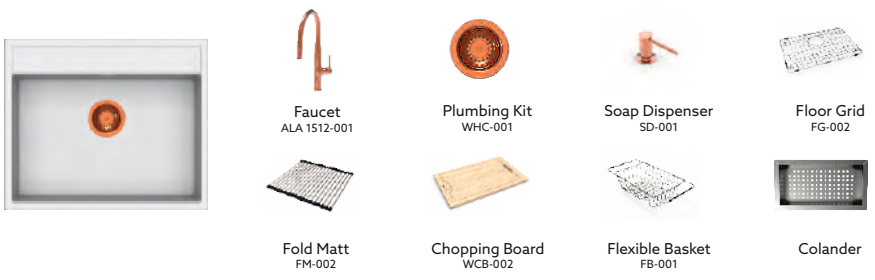

Waltz 610 Snova Sink With Rose Gold + Crome Accessories

Waltz 610 Nera Sink With Rose Gold + Crome Accessories