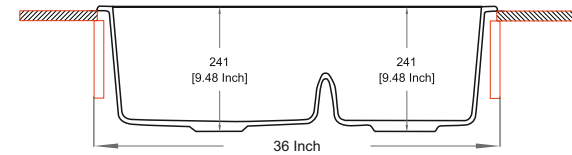

TANGO LBU 3322

Quartz sink with
Double bowl

10969

Colours

Dimensions

Sink: 33" x 21"
Left Bowls: 17" x 18" x 9.5"
Right Bowls: 13" x 16" x 9.5"

Installation

Under Mount

TANGO LB 3322

Quartz sink with
Double bowl

10969

Colours

Dimensions

Sink: 33" x 22"
Left Bowls: 17" x 18" x 9.5"
Right Bowls: 13" x 16" x 9.5"

Installation

Top Mount