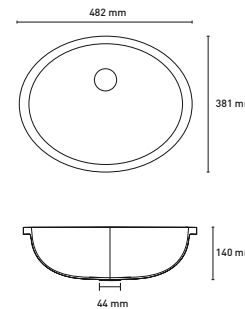

Black

Material: Quartz

10969