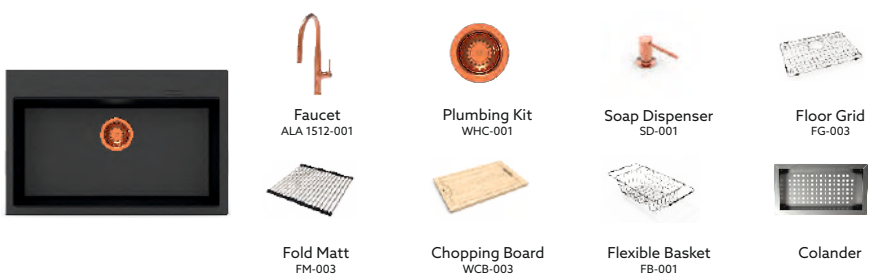

Waltz 780 + Accessories

Waltz 780 Snova Sink With Rose Gold + Crome Accessories

Waltz 780 Nera Sink with Rose Gold + Crome Accessories

Waltz 780 Cromia Sink With Rose Gold + Crome Accessories