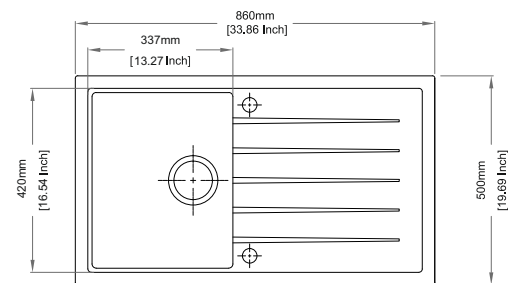

Colours

Dimensions

Sink: 1160 mm × 500 mm
Double Bowls: 323 mm × 430 mm × 210 mm

Installation

Top Mount

Flush Mount

Under Mount

VIVALDI
SERIES

VIVALDI D100 S

Quartz sink with
single bowl + short drainer

espresso

Colours

Dimensions

Sink: 780 mm × 500 mm
Single Bowl: 347 mm × 440 mm × 205 mm

Installation

Top Mount

Flush Mount

Under Mount

VIVALDI D100

Quartz sink with
single bowl + drainer

snova

Colours

Dimensions

Sink: 860 mm × 500 mm
Single Bowl: 337 mm × 420 mm × 205 mm

Colours

Dimensions

Sink: 860 mm × 500 mm
Left Bowl: 345 mm × 357 mm × 205 mm
Half Bowl: 400 mm × 420 mm × 205 mm

Installation

Top Mount

Flush Mount

Under Mount

**DOUBLE
BOWL
SERIES**