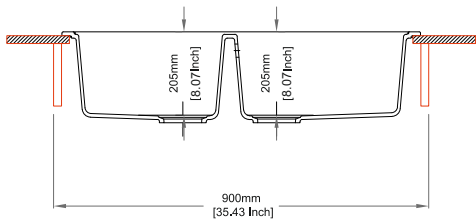

Colours

Dimensions

Sink: 860 mm × 500 mm
Left Bowl: 345 mm × 357 mm × 205 mm
Half Bowl: 400 mm × 420 mm × 205 mm

Installation

Top Mount

Flush Mount

Under Mount

**DOUBLE
BOWL
SERIES**