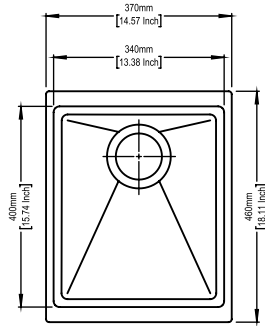

ENIGMA N100N

Quartz sink with
single bowl

Colours

Dimensions

Sink: 370 mm × 460 mm
Bowl: 340 mm × 400 mm × 200 mm

Installation

ENIGMA N100M

Quartz sink with
single bowl

Colours

Dimensions

Sink: 430 mm × 460 mm
Bowl: 400 mm × 400 mm × 200 mm

Installation