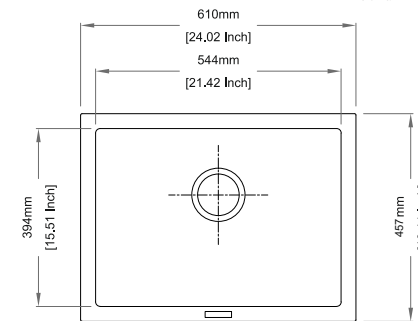

NEO SALSA

Quartz sink with
single bowl

Colours

Dimensions

Sink: 423 mm × 423 mm
Bowl: 356 mm × 356 mm × 203 mm

Installation

BIG BOWL

Quartz sink with
single bowl

Colours

Dimensions

Sink: 610 mm × 457 mm
Bowl: 544 mm × 394 mm × 205 mm

Installation