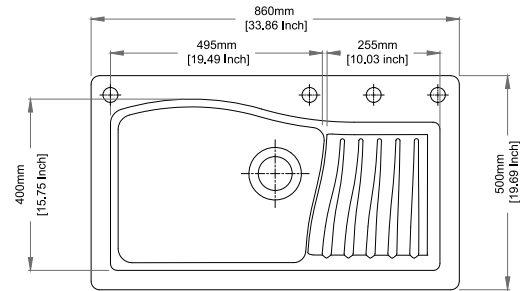

NEW ASCEND D100

Quartz sink with
single bowl + drainer