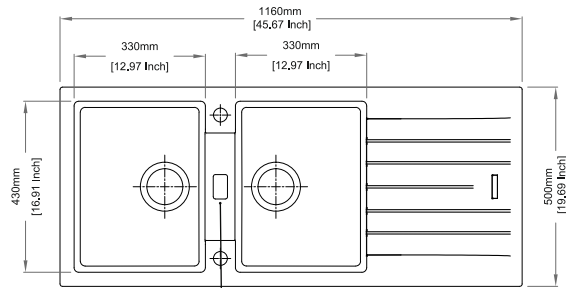

Dimensions

Sink: 1000 mm × 500 mm
Single Bowl: 345 mm × 430 mm × 200 mm
Half Bowl: 155 mm × 295 mm × 146 mm

Installation

Top Mount

Flush Mount

Under Mount

ENIGMA SERIES

New **ENIGMA D100S**

Colours

Dimensions

Sink: 780 mm × 500 mm
Bowl: 347 mm × 430 mm × 200 mm

Installation

Top Mount

Flush Mount

Under Mount

TIP TOE D100

Dimensions

Sink: 1000 mm × 500 mm
Bowl: 345 mm × 430 mm × 200 mm
Half bowl: 155 mm × 340 mm × 146 mm

Installation

Top Mount

Flush Mount

Under Mount

TIP TOE D200

Quartz sink with
double bowls + drainer

Option 1: Overflow with Steel Cap

Option 2: Just Overflow

Also available without steel cap

Colours

Dimensions

Sink: 1160 mm × 500 mm
Bowls: 330 mm × 430 mm × 200 mm

Installation

Top Mount