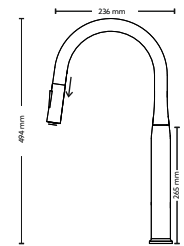

Brass Head
300 ML Capacity
101x57 mm
Chrome/Rose Gold / Matt Black finish

Moveable Basket

Ss201 Materials
Size: 382x250x120mm

FAUCETS

Faucets

Ala 1512 Rose Gold

Ala 1512 Chrome

Ala 1512 Matt Black