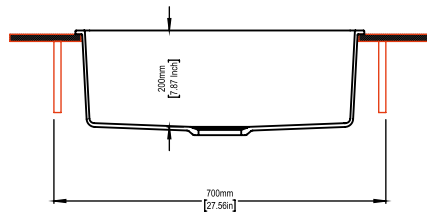

WALTZ 610

Quartz sink with
single bowl

10969

Colours

Dimensions

Sink: 610 mm × 508 mm
Bowl: 570 mm × 376 mm × 200 mm

Installation

WALTZ 680U

Quartz sink with
single bowl

10969

Colours

Dimensions

Sink: 680 mm × 450 mm
Bowl: 625 mm × 395 mm × 200 mm

Installation