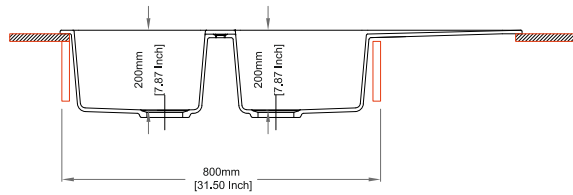

Dimensions

Sink: 1000 mm × 500 mm
Bowl: 345 mm × 430 mm × 200 mm
Half bowl: 155 mm × 340 mm × 146 mm

Installation

Top Mount

Flush Mount

Under Mount

TIP TOE D200

Quartz sink with
double bowls + drainer

Option 1: Overflow with Steel Cap

Option 2: Just Overflow

Also available without steel cap

Colours

Dimensions

Sink: 1160 mm × 500 mm
Bowls: 330 mm × 430 mm × 200 mm

Installation

Top Mount