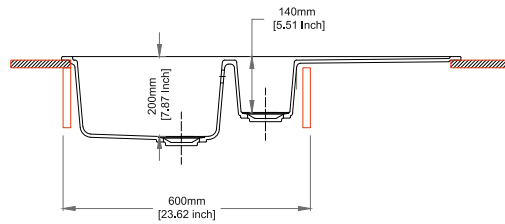

Colours

Dimensions

Sink: 860 mm × 500 mm
Bowl: 365 mm × 424 mm × 200 mm

Installation

NEW BEETHOVEN D100L

Quartz sink with single bowl + long drainer
Optional steel inlay

Colours

Dimensions

Sink: 1000 mm × 500 mm
Bowl: 480 mm × 424 mm × 200 mm

Installation

NEW BEETHOVEN D150

Quartz sink with single and half bowl + drainer
Optional steel inlay

Option 1: with Steel Inlay

Option 2: Without Steel Inlay

nera

Colours

Dimensions

Sink: 1000 mm × 500 mm
Bowl: 365 mm × 424 mm × 200 mm
Half Bowl: 145 mm × 280 mm × 140 mm

Installation

Top Mount

Flush Mount

Under Mount