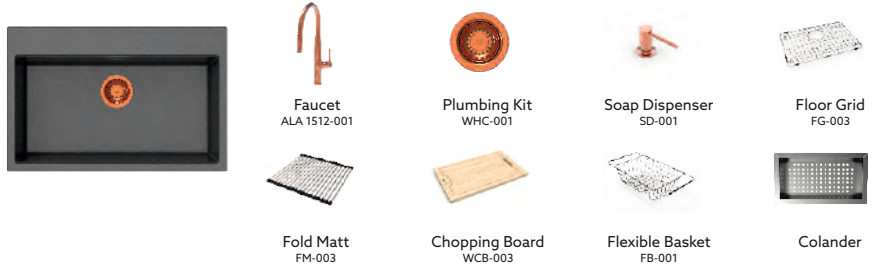

Waltz 780 Cromia Sink With Rose Gold + Crome Accessories