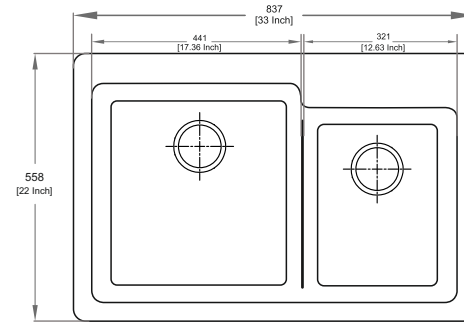

Colours

Dimensions

Sink: 33" x 21"
Left Bowls: 17" x 18" x 9.5"
Right Bowls: 13" x 16" x 9.5"

Installation

Under Mount

TANGO LB 3322

Quartz sink with
Double bowl

Nera