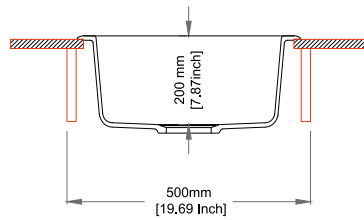

Sink: 825 mm × 485 mm
Double Bowls: 362 mm × 420 mm × 216 mm

Installation

Flush Mount

Under Mount

**SINGLE
BOWL
SERIES**

BAR SINK

Quartz sink with
single bowl

Snova

Colours

Dimensions

Sink: 457 mm × 406 mm
Bowl: 381 mm × 330 mm × 200 mm

Installation

Top Mount

Flush Mount

Under Mount

MAGIC SALSA