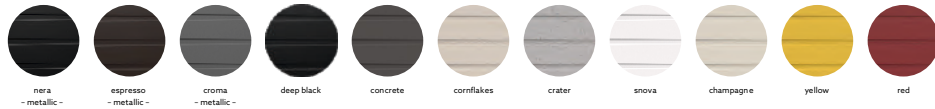

Flush Mount

Under Mount

TIP TOE D100L

Quartz sink with
large single bowl + long drainer

croma

Colours

Dimensions

Sink: 1000 mm × 500 mm
Bowl: 480 mm × 430 mm × 200 mm