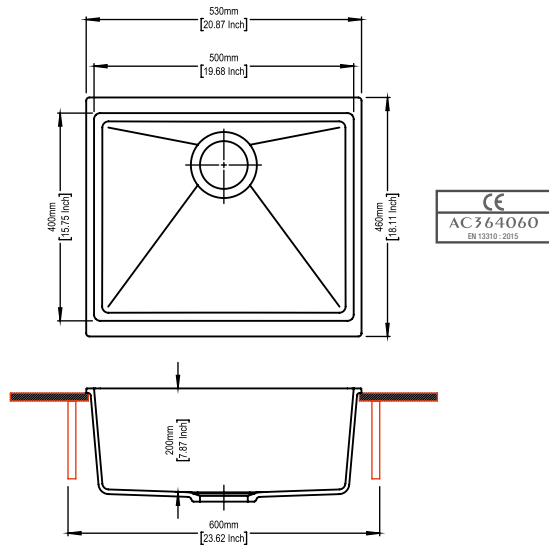

Dimensions

Sink: 430 mm × 460 mm
Bowl: 400 mm × 400 mm × 200 mm

Installation

Top Mount

Flush Mount

Under Mount

ENIGMA N100S

Quartz sink with
single bowl

Nera

Colours

Dimensions

Sink: 530 mm × 460 mm
Bowl: 500 mm × 400 mm × 200 mm

Installation

Flush Mount

Under Mount

ENIGMA N150

Quartz sink with
single and half bowl

crater

Colours

Dimensions

Sink: 555 mm × 460 mm
Single Bowl: 335 mm × 400 mm × 200 mm
Half Bowl: 155 mm × 400 mm × 140 mm

Installation

Flush Mount

Under Mount