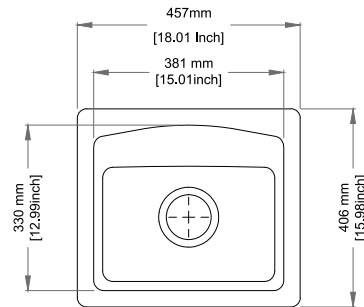

crater

Colours

Dimensions

Sink: 900 mm × 500 mm
Left Bowl: 465 mm × 443 mm × 230 mm
Right Bowl: 325 mm × 443 mm × 230 mm

Installation

Top Mount

Flush Mount

Under Mount

Sink: 825 mm × 485 mm
Double Bowls: 362 mm × 420 mm × 216 mm

Installation

Flush Mount

Under Mount

**SINGLE
BOWL
SERIES**

BAR SINK

Quartz sink with
single bowl

Snova

Colours

Dimensions

Sink: 457 mm × 406 mm
Bowl: 381 mm × 330 mm × 200 mm

Installation

Top Mount

Flush Mount

Under Mount

MAGIC SALSA