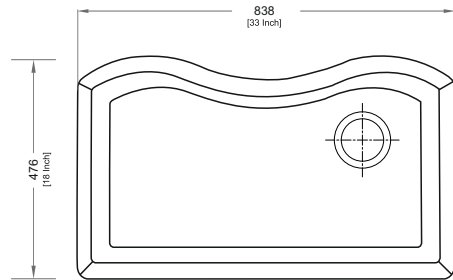

TANGO SU 3322

Quartz sink with
Single bowl

10969

Colours

Dimensions

Sink: 33" x 20"
Bowls: 31" x 18" x 9.5"

Installation

Under Mount

TANGO S 3322

Quartz sink with
Single bowl

10969

Colours

Dimensions

Sink: 33" x 22"
Bowls: 31" x 18" x 9.5"

Installation

Top Mount