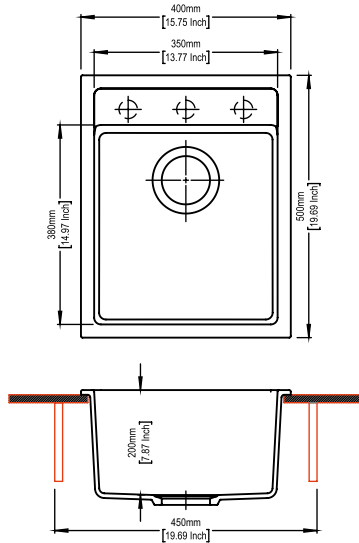

Colours

Dimensions

Sink: 860 mm × 500 mm
Left Bowl: 345 mm × 357 mm × 205 mm
Half Bowl: 400 mm × 420 mm × 205 mm

Installation

Top Mount

Flush Mount

Under Mount

**DOUBLE
BOWL
SERIES**

10969
247332

Colours

Dimensions

Sink: 838 mm × 559 mm
Bowls: 365 mm × 415 mm × 241 mm

Installation

Top Mount

Flush Mount

Under Mount

ENTERTAINMENT

ENTERTAINMENT

Quartz sink with
single bowl + drainer

snova

10969

Colours

Dimensions

Sink: 762 mm × 280 mm
Bowl: 380 mm × 215 mm × 200 mm

Colours

Dimensions

Sink: 400 mm × 500 mm
Bowl: 350 mm × 380 mm × 200 mm

Installation

Top Mount

Flush Mount

Under Mount

WALTZ 560 FE