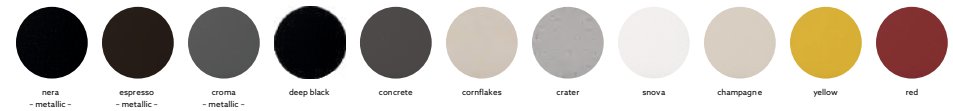

Colours

Dimensions

Sink: 680 mm × 450 mm
Bowl: 625 mm × 395 mm × 200 mm

Installation