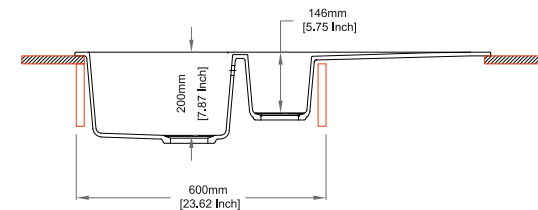

TIP TOE D100L

Quartz sink with
large single bowl + long drainer

Colours

Dimensions

Sink: 1000 mm × 500 mm
Bowl: 480 mm × 430 mm × 200 mm

Installation

TIP TOE D150

Quartz sink with
single and half bowl + drainer

Colours

Dimensions

Sink: 1000 mm × 500 mm
Bowl: 345 mm × 430 mm × 200 mm
Half bowl: 155 mm × 340 mm × 146 mm

Installation