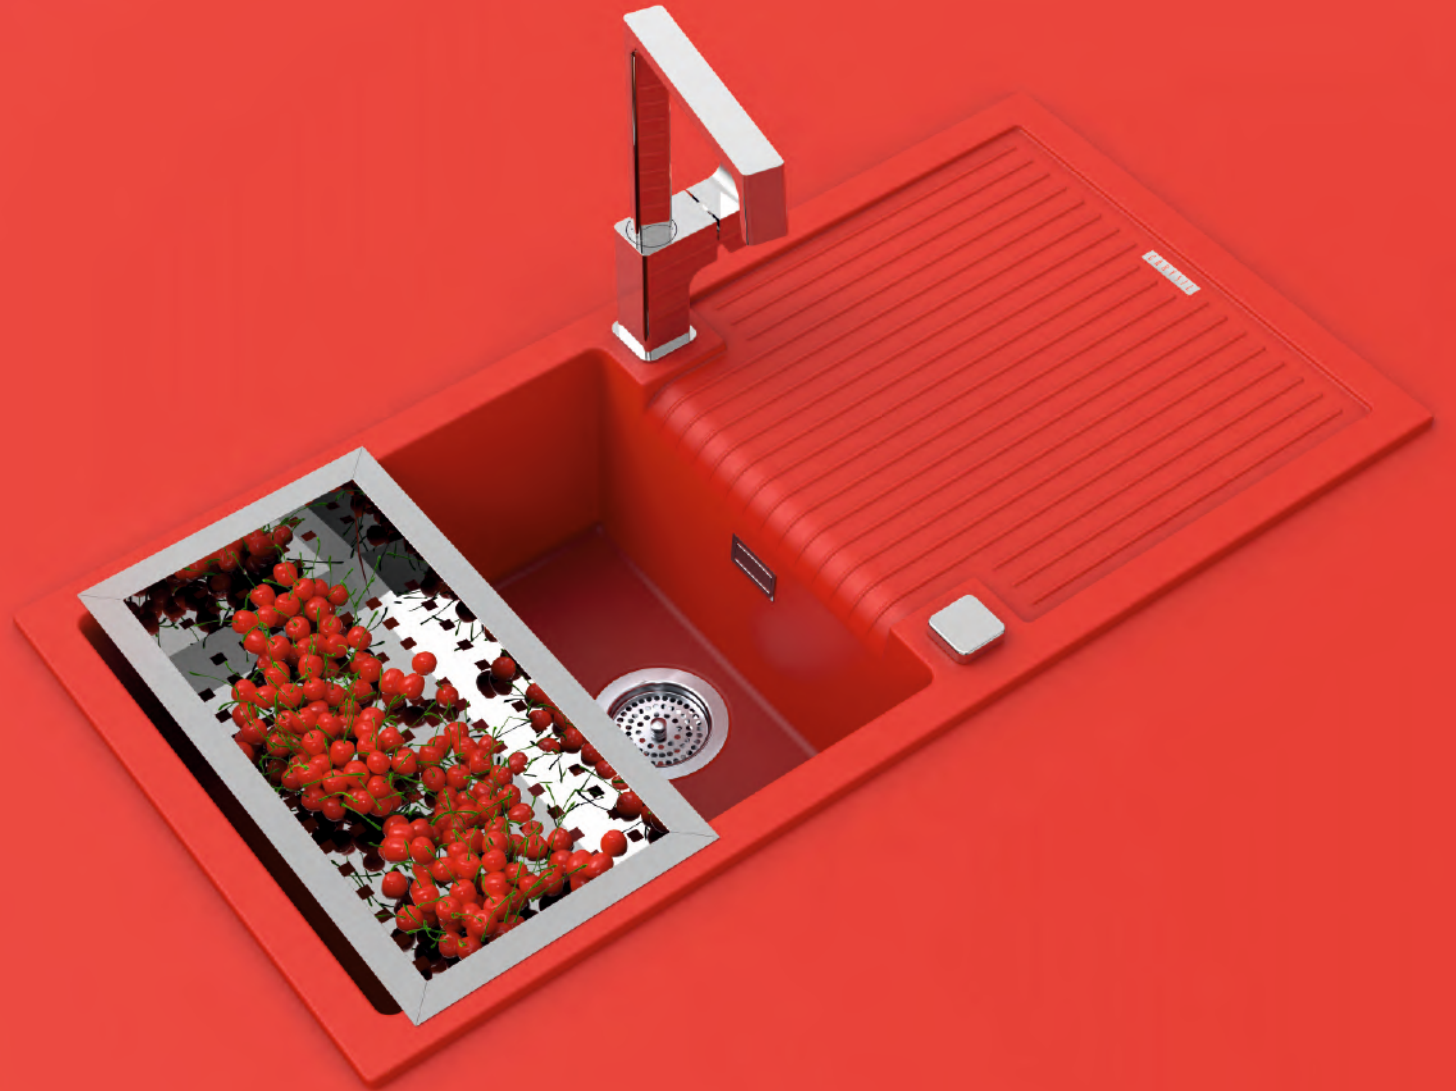

Under Mount

RIMO SERIES

RIMO D100L

Quartz sink with
large single bowl + long drainer

champagne

RIMO D150

Quartz sink with
single and half bowl + drainer

concrete