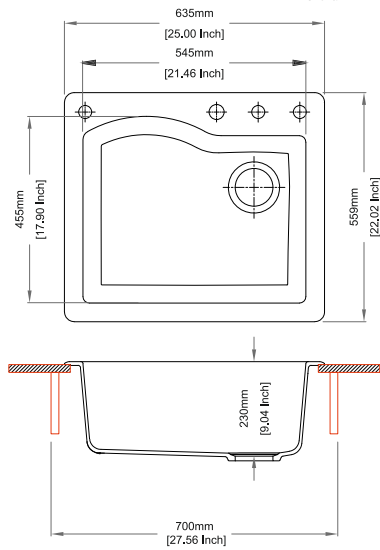

crater

Colours

Dimensions

Sink: 900 mm × 500 mm
Left Bowl: 465 mm × 443 mm × 230 mm
Right Bowl: 325 mm × 443 mm × 230 mm

Installation

Top Mount

Flush Mount

Under Mount

Dimensions

Sink: 610 mm × 457 mm
Bowl: 544 mm × 394 mm × 205 mm

Installation

Top Mount

Flush Mount

Under Mount

SWAN SERIES

SWAN N100

Quartz sink with
single bowl

snova

10969

Colours

Dimensions

Sink: 635 mm × 559 mm
Bowl: 545 mm × 455 mm × 230 mm

Installation

Top Mount

10969

Colours

Dimensions

Sink: 838 mm × 559 mm

Left Bowl: 390 mm × 470 mm × 230 mm

Right Bowl: 300 mm × 407 mm × 230 mm

Installation

Top Mount