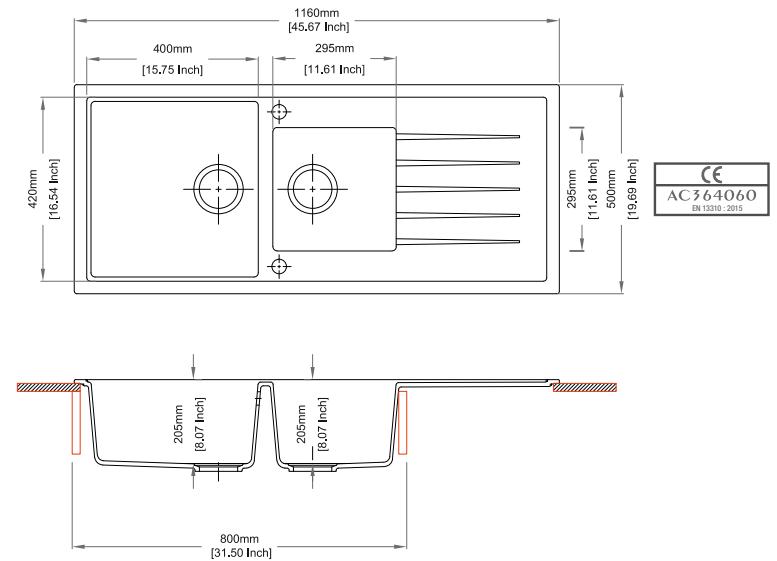

VIVALDI D150

Quartz sink with
single and half bowl + drainer

snova

Colours

Dimensions

Sink: 1000 mm × 500 mm
Single Bowl: 335 mm × 420 mm × 205 mm
Half Bowl: 155 mm × 295 mm × 146 mm

Installation

Top Mount

Flush Mount

Under Mount

VIVALDI D200

Quartz sink with
double bowls + drainer

croma

Colours

Dimensions

Sink: 1160 mm × 500 mm
Left Bowl: 400 mm × 420 mm × 205 mm
Half Bowl: 295 mm × 295 mm × 205 mm

Colours

Dimensions

Sink: 860 mm × 500 mm
Left Bowl: 345 mm × 357 mm × 205 mm
Half Bowl: 400 mm × 420 mm × 205 mm

Installation

Top Mount

Flush Mount

Under Mount

**DOUBLE
BOWL
SERIES**