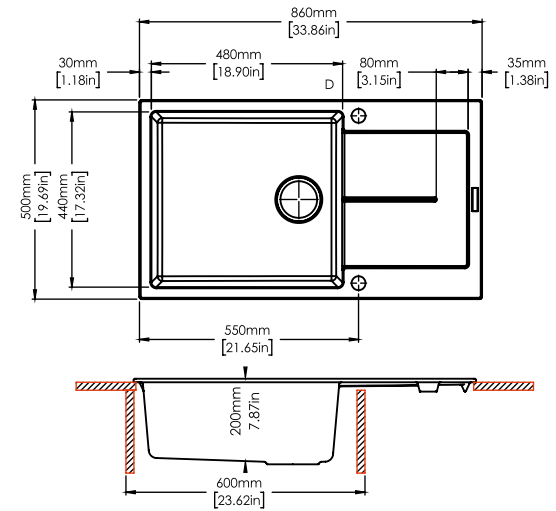

Colours

Colours

Dimensions

Sink: 1000 mm × 500 mm
Bowl: 480 mm × 430 mm × 200 mm

Installation

Top Mount

Flush Mount

Under Mount

Dimensions

Sink: 1000 mm × 500 mm
Single Bowl: 345 mm × 430 mm × 200 mm
Half Bowl: 155 mm × 295 mm × 146 mm

Installation

Top Mount

Flush Mount

Under Mount

ENIGMA SERIES

New **ENIGMA D100S**

Quartz sink with
single bowl + drainer

Nera

Colours

Dimensions

Sink: 790 mm × 500 mm
Bowl: 380 mm × 440 mm × 200 mm

Installation

New **ENIGMA D100B**

Quartz sink with
single bowl + drainer

Nera

Colours

Dimensions

Sink: 860 mm × 500 mm
Bowl: 480 mm × 440 mm × 200 mm

Installation

ENIGMA D100

Quartz sink with
single bowl + drainer

Colours