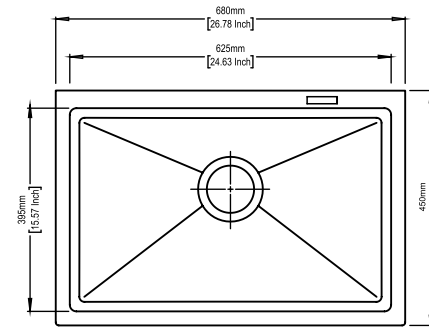

WALTZ 610

Quartz sink with
single bowl

10969

Colours

Dimensions

Sink: 610 mm × 508 mm
Bowl: 570 mm × 376 mm × 200 mm

Installation

WALTZ 680U

Quartz sink with
single bowl

10969

Colours

Dimensions

Sink: 680 mm × 450 mm
Bowl: 625 mm × 395 mm × 200 mm

Installation