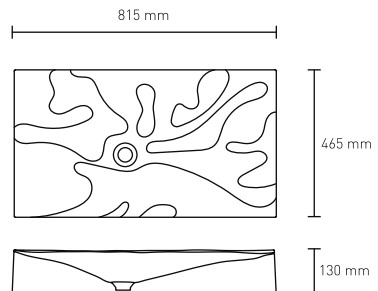

Material: Quartz

10969