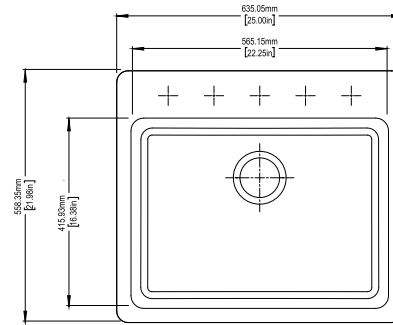

TANGO U 2522

Quartz sink with
Single bowl

10969

Colours

Dimensions

Sink: 25" x 18"
Bowl: 22" x 16" x 9"

Installation

Under Mount

TANGO 2522

Quartz sink with
Single bowl

10969

Colours

Dimensions

Sink: 25" x 22"
Bowl: 22" x 16" x 9"

Installation

Top Mount