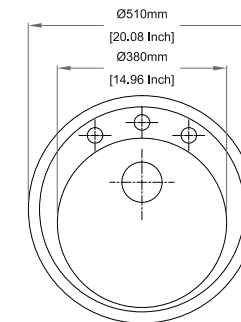

ROCK

Quartz sink with
single bowl

nera

10969

Colours

Dimensions

Sink: Ø 460mm
Bowl: Ø 394mm, depth: 190 mm

Installation

Top Mount

Under Mount

ROCK O N100

Quartz sink with
single bowl

snova

Colours

Dimensions

Sink: Ø 510 mm
Bowl: Ø 380 mm, depth: 200 mm

Installation

Top Mount

Flush Mount

Under Mount