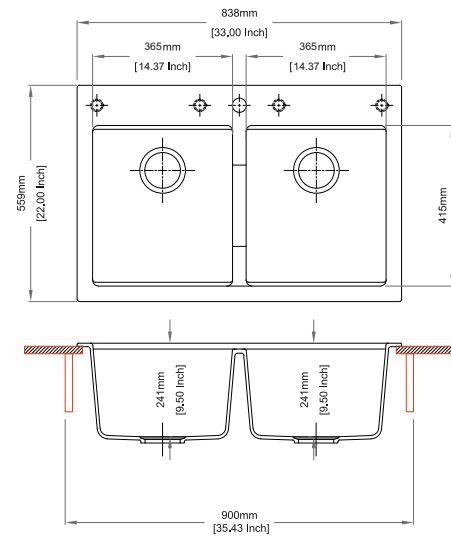

Colours

Dimensions

Sink: 860 mm × 500 mm
Left Bowl: 345 mm × 357 mm × 205 mm
Half Bowl: 400 mm × 420 mm × 205 mm

Installation

Top Mount

Flush Mount

Under Mount

**DOUBLE
BOWL
SERIES**

Colours

Dimensions

Sink: 824 mm × 480 mm
Bowls: 362 mm × 415 mm × 241 mm

Installation

Under Mount

CG 2B 3322

Quartz sink with double bowls

crater

10969
247332

Colours

Dimensions

Sink: 838 mm × 559 mm
Bowls: 365 mm × 415 mm × 241 mm

Installation

Top Mount

Flush Mount

Under Mount