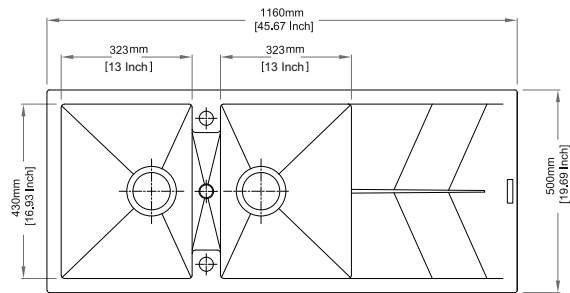

Optional steel dot

Option 1: with Steel Dot

Option 2: Without Steel Dot

nera

Colours

Dimensions

Sink: 1000 mm × 500 mm
Bowl: 470 mm × 430 mm × 220 mm

Installation

Sink: 1000 mm × 500 mm
Single Bowl: 347 mm × 430 mm × 210 mm
Half Bowl: 145 mm × 285 mm × 142 mm

Installation

Top Mount

Flush Mount

Under Mount

JAZZ D200

Quartz sink with
double bowl + drainer

concrete

Colours

Dimensions

Sink: 1160 mm × 500 mm
Double Bowls: 323 mm × 430 mm × 210 mm

Installation

Top Mount

Flush Mount

Under Mount

VIVALDI
SERIES