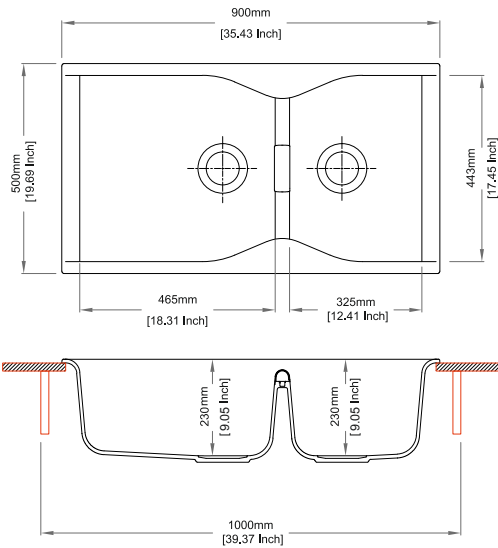

crater

Colours

Dimensions

Sink: 900 mm × 500 mm
Left Bowl: 465 mm × 443 mm × 230 mm
Right Bowl: 325 mm × 443 mm × 230 mm

Installation

Top Mount

Flush Mount

Under Mount