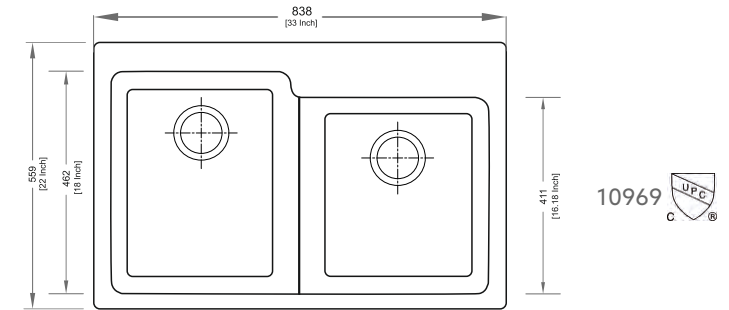

TANGO U 250R

Quartz sink with
Double bowl

Nera

Colours

Dimensions

Sink: 33" x 20.5"
Left Bowls: 18" x 14" x 9.5"
Right Bowls: 14" x 16" x 8"

Installation

Under Mount

TANGO 250R

Quartz sink with
Double bowl

Nera

Colours

Dimensions

Sink: 33" x 22"
Left Bowls: 18" x 14" x 9.5"
Right Bowls: 14" x 16" x 9.5"

Installation

Top Mount