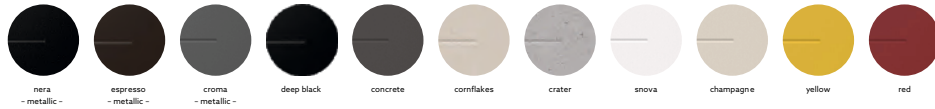

Colours

Dimensions

Sink: 1000 mm × 500 mm
Single Bowl: 345 mm × 440 mm × 200 mm
Half Bowl: 155 mm × 295 mm × 146 mm