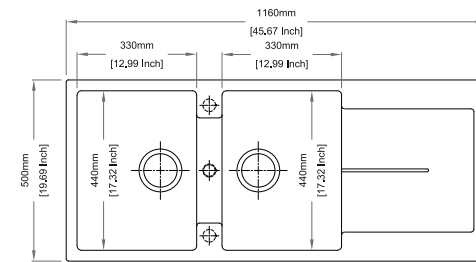

Dimensions

Sink: 860 mm × 500 mm
Bowl: 347 mm × 440 mm × 200 mm

Installation

Top Mount

Flush Mount

Under Mount

ENIGMA D100L

Quartz sink with
large single bowl + long drainer

Colours

Dimensions

Sink: 1000 mm × 500 mm
Bowl: 480 mm × 440 mm × 200 mm

Installation

Top Mount

Flush Mount

Under Mount

ENIGMA D150

Quartz sink with
single and half bowl + drainer

cornflakes

Colours

Dimensions

Sink: 1000 mm × 500 mm
Single Bowl: 345 mm × 440 mm × 200 mm
Half Bowl: 155 mm × 295 mm × 146 mm

Installation

Top Mount

Flush Mount

Under Mount

ENIGMA D200

Quartz sink with
double bowls + drainer

espresso

Colours

Dimensions

Sink: 1160 mm × 500 mm
Bowls: 330 mm × 440 mm × 200 mm

Installation