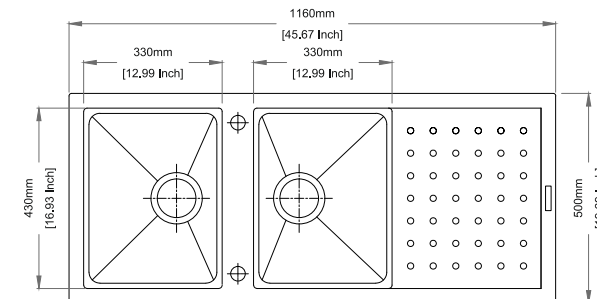

Dimensions

Sink: 1000 mm × 500 mm
Single Bowl: 345 mm × 430 mm × 200 mm
Half Bowl: 155 mm × 295 mm × 146 mm

Installation

Top Mount

Flush Mount

Under Mount

ENIGMA SERIES

New **ENIGMA D100S**

Optional steel dot

Option 1: with Steel Dot

Option 2: Without Steel Dot

nera

Colours

Dimensions

Sink: 1000 mm × 500 mm
Bowl: 470 mm × 430 mm × 220 mm

Installation

nera

Colours

Dimensions

Sink: 1160 mm × 500 mm
Bowls: 330 mm × 430 mm × 210 mm

Installation

Top Mount

Flush Mount

Under Mount