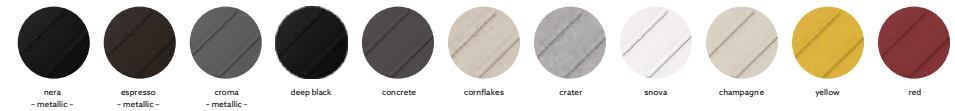

NEW BEETHOVEN D200

Quartz sink with double bowls + drainer
Optional steel inlay

Option 1: with Steel Inlay

Option 2: Without Steel Inlay

nera

Colours

Dimensions

Sink: 1160 mm × 500 mm
Left Bowl: 365 mm × 424 mm × 200 mm
Right Bowl: 295 mm × 424 mm × 200 mm