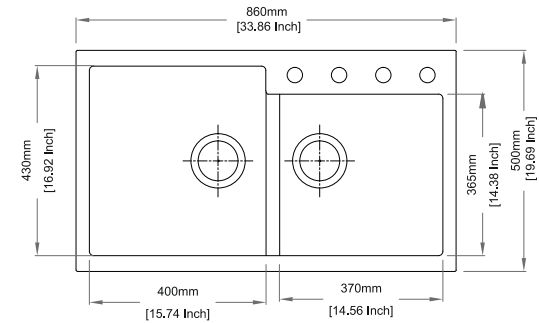

Dimensions

Sink: 1000 mm × 500 mm
Bowl: 345 mm × 430 mm × 200 mm
Half bowl: 155 mm × 340 mm × 146 mm

Installation

Top Mount

Flush Mount

Under Mount

TIP TOE D200

Quartz sink with
double bowls + drainer

Option 1: Overflow with Steel Cap

Option 2: Just Overflow

Also available without steel cap

Colours

Dimensions

Sink: 1160 mm × 500 mm
Bowls: 330 mm × 430 mm × 200 mm

Installation

Top Mount

Flush Mount

Under Mount

TIP TOE N200 LD

Quartz sink with
double bowls

espresso

Colours

Dimensions

Sink: 860 mm × 500 mm
Left Bowl: 400 mm × 430 mm × 200 mm
Right Bowl: 370 mm × 365 mm × 200 mm

Colours

Dimensions

Sink: 860 mm × 500 mm
Bowl: 365 mm × 424 mm × 200 mm

Installation

NEW BEETHOVEN D100L

Quartz sink with single bowl + long drainer
Optional steel inlay

Colours

Dimensions