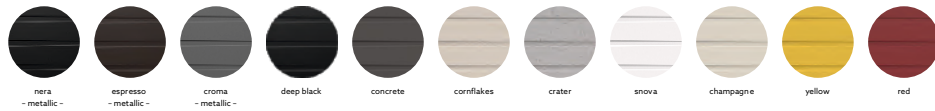

Installation

Top Mount

Flush Mount

Under Mount

VIVALDI D100 I

Quartz sink with
single bowl + drainer

croma

Colours