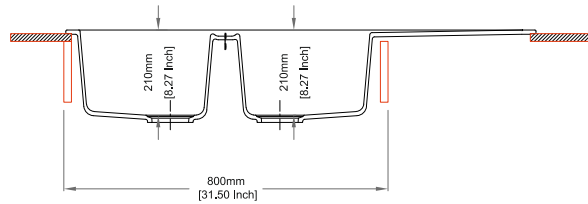

Sink: 1000 mm × 500 mm
Single Bowl: 347 mm × 430 mm × 210 mm
Half Bowl: 145 mm × 285 mm × 142 mm

Installation

Top Mount

Flush Mount

Under Mount

JAZZ D200

Quartz sink with
double bowl + drainer

concrete

Colours

Dimensions

Sink: 1160 mm × 500 mm
Double Bowls: 323 mm × 430 mm × 210 mm

Installation

Top Mount

Flush Mount

Under Mount

VIVALDI
SERIES