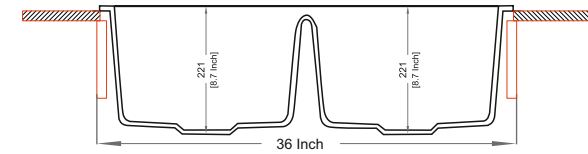

TANGO U 250R

Quartz sink with
Double bowl

Nera

Colours

Dimensions

Sink: 33" x 20.5"
Left Bowls: 18" x 14" x 9.5"
Right Bowls: 14" x 16" x 8"

Installation

Under Mount

TANGO 250R

Quartz sink with
Double bowl

Nera

Colours

Dimensions

Sink: 33" x 22"
Left Bowls: 18" x 14" x 9.5"
Right Bowls: 14" x 16" x 9.5"

Installation

Top Mount