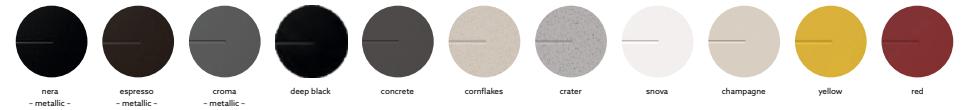

New **ENIGMA D100S**

Quartz sink with
single bowl + drainer

Colours

Dimensions

Sink: 790 mm × 500 mm
Bowl: 380 mm × 440 mm × 200 mm

Installation

New **ENIGMA D100B**

Quartz sink with
single bowl + drainer

Colours

Dimensions

Sink: 860 mm × 500 mm
Bowl: 480 mm × 440 mm × 200 mm

Installation