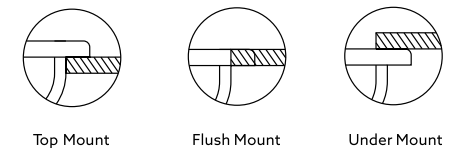

Under Mount

^{New} TIP TOE D100B

Quartz sink with
single bowl + drainer

Colours

Dimensions

Sink: 780 mm × 500 mm
Bowl: 347 mm × 430 mm × 200 mm

Installation

Top Mount