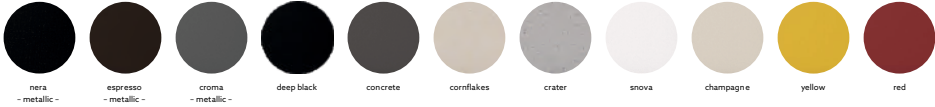

CG DB 3322

Quartz sink with double bowls

croma

10969 
 247332 

Colours

Dimensions

Sink: 838 mm × 559 mm
 Left Bowl: 406 mm × 435 mm × 241 mm
 Right Bowl: 316 mm × 435 mm × 241 mm

Installation