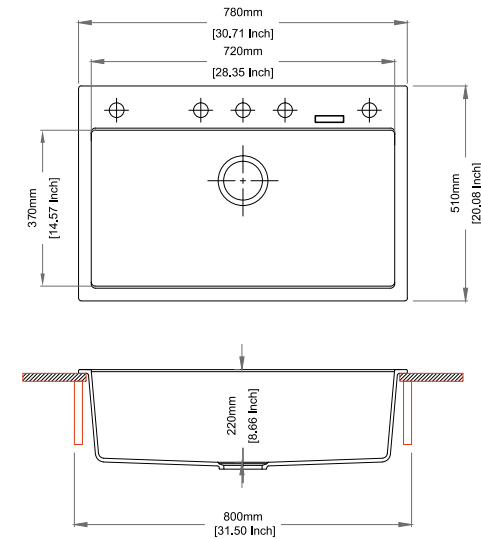

10969

Colours

Dimensions

Sink: 680 mm x 500 mm
Bowl: 625 mm x 395 mm x 200 mm

Installation

Top Mount

Flush Mount

Under Mount

WALTZ 780U

Quartz sink with
single bowl

nera

Colours

Dimensions

Sink: 774 mm × 434 mm
Bowl: 720 mm × 370 mm × 220 mm

Installation

Under Mount

WALTZ 780

Quartz sink with
single bowl

snova

Colours

Dimensions

Sink: 780 mm × 510 mm
Bowl: 720 mm × 370 mm × 220 mm

Installation

Top Mount