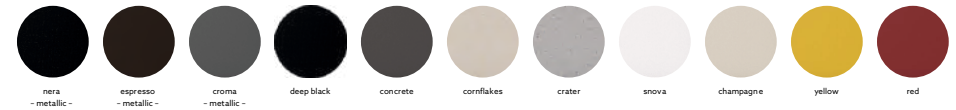

Sink: 33" x 18"
Bowls: 30" x 16" x 9"

Installation

Under Mount

TANGO 13322

Quartz sink with
Single bowl

Nera

10969

Colours