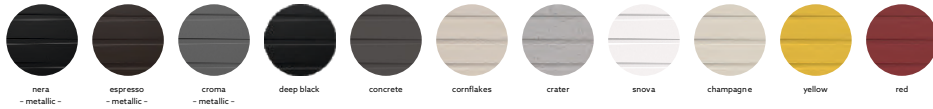

VIVALDI D100 S

Quartz sink with
single bowl + short drainer

espresso

Colours

Dimensions

Sink: 780 mm × 500 mm
Single Bowl: 347 mm × 440 mm × 205 mm

Installation

Top Mount