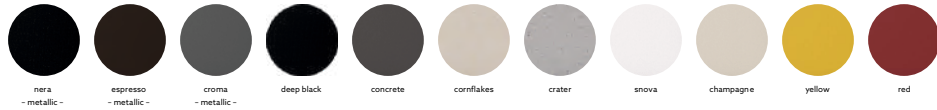

Quartz sink with
single bowl

snova

10969

Colours

Dimensions

Sink: 635 mm × 559 mm
Bowl: 545 mm × 455 mm × 230 mm

Installation

Top Mount