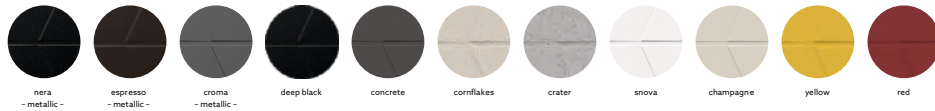

JAZZ SERIES

JAZZ D100L

Quartz sink with
large single bowl + long drainer

nera

Colours

Dimensions

Sink: 1000 mm × 500 mm
Bowl: 480 mm × 430 mm × 220 mm

Installation