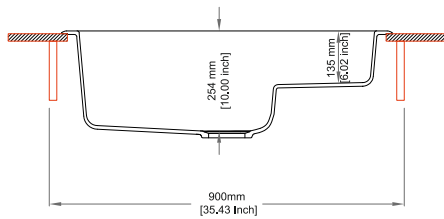

10969

Colours

Dimensions

Sink: 838 mm × 559 mm

Left Bowl: 390 mm × 470 mm × 230 mm

Right Bowl: 300 mm × 407 mm × 230 mm

Installation

Top Mount

Flush Mount

Under Mount

SWAN D100

Quartz sink with
single bowl + drainer

10969

Colours

Dimensions

Sink: 838 mm × 559 mm
Bowl: 485 mm × 457 mm × 254 mm