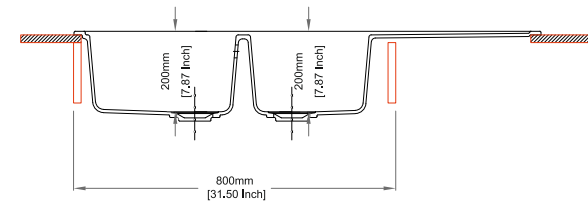

nera

Colours

Dimensions

Sink: 1000 mm × 500 mm
Bowl: 365 mm × 424 mm × 200 mm
Half Bowl: 145 mm × 280 mm × 140 mm

Installation

Top Mount

Flush Mount

Under Mount

NEW BEETHOVEN D200

Quartz sink with double bowls + drainer
Optional steel inlay

Option 1: with Steel Inlay

Option 2: Without Steel Inlay

nera

Colours

Dimensions

Sink: 1160 mm × 500 mm
Left Bowl: 365 mm × 424 mm × 200 mm
Right Bowl: 295 mm × 424 mm × 200 mm

Optional steel dot

Option 1: with Steel Dot

Option 2: Without Steel Dot

nera

Colours

Dimensions

Sink: 1000 mm × 500 mm
Bowl: 470 mm × 430 mm × 220 mm

Installation