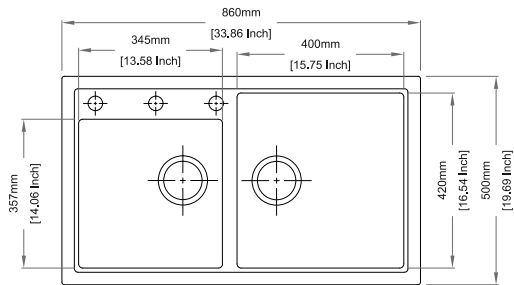

snova

247332