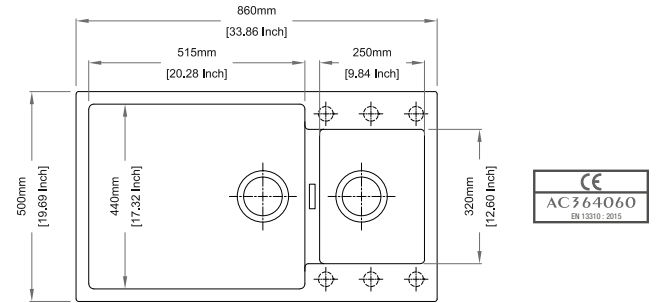

Nera

Colours

Dimensions

Sink: 530 mm × 460 mm
Bowl: 500 mm × 400 mm × 200 mm

Installation

Flush Mount

Under Mount

ENIGMA N150

Quartz sink with
single and half bowl

crater

Colours

Dimensions

Sink: 555 mm × 460 mm
Single Bowl: 335 mm × 400 mm × 200 mm
Half Bowl: 155 mm × 400 mm × 140 mm

Installation

Flush Mount

Under Mount

ENIGMA N200

Quartz sink with
double bowls

snova

Colours

Dimensions

Sink: 860 mm × 500 mm
Left Bowl: 515 mm × 440 mm × 200 mm
Right Bowl: 250 mm × 320 mm × 200 mm

Installation

Top Mount