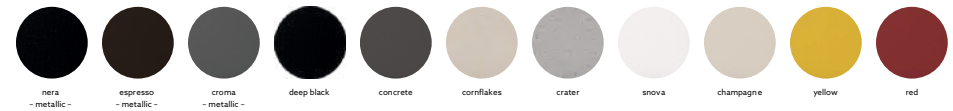

Installation

Top Mount

Under Mount

ROCK O N100

Quartz sink with
single bowl

snova

Colours

Dimensions