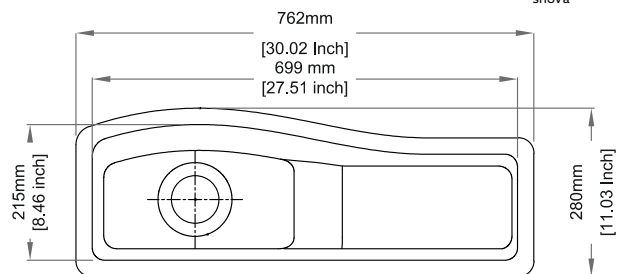

10969
247332

Colours

Dimensions

Sink: 838 mm × 559 mm
Bowls: 365 mm × 415 mm × 241 mm

Installation

Top Mount

Flush Mount

Under Mount

CG DB 3322

Quartz sink with double bowls

croma

10969 
 247332 

Colours

Dimensions

Sink: 838 mm × 559 mm
 Left Bowl: 406 mm × 435 mm × 241 mm
 Right Bowl: 316 mm × 435 mm × 241 mm

Installation

ENTERTAINMENT

ENTERTAINMENT

Quartz sink with
single bowl + drainer

snova

10969

Colours

Dimensions

Sink: 762 mm × 280 mm
Bowl: 380 mm × 215 mm × 200 mm