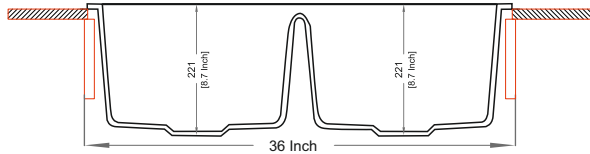

TANGO U 250R

Quartz sink with
Double bowl

Nera

Colours

Dimensions

Sink: 33" x 20.5"
Left Bowls: 18" x 14" x 9.5"
Right Bowls: 14" x 16" x 8"

Installation

Under Mount

TANGO 250R

Quartz sink with
Double bowl

Nera

Colours

Dimensions

Sink: 33" x 22"
Left Bowls: 18" x 14" x 9.5"
Right Bowls: 14" x 16" x 9.5"

Installation

Top Mount