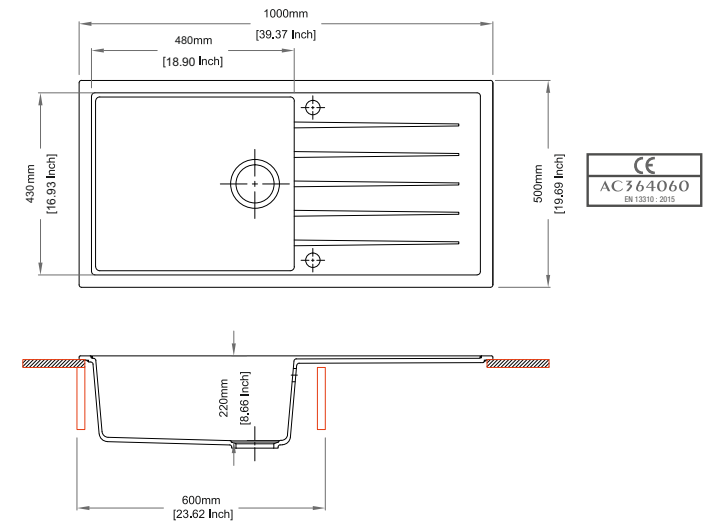

Dimensions

Sink: 914 mm × 457 mm
Single Bowl: 483 mm × 397 mm × 216 mm

Installation

Top Mount

Flush Mount

Under Mount

VIVALDI D100 L

Quartz sink with
large single bowl + long drainer

cornflakes

Colours

Dimensions

Sink: 1000 mm × 500 mm
Single Bowl: 480 mm × 430 mm × 220 mm

Installation

Top Mount

Flush Mount

Under Mount