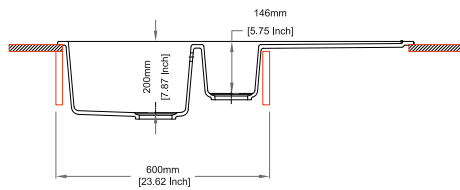

Dimensions

Sink: 860 mm × 500 mm
Bowl: 347 mm × 440 mm × 200 mm

Installation

Top Mount

Flush Mount

Under Mount

ENIGMA D100L

Quartz sink with
large single bowl + long drainer

Colours

Dimensions

Sink: 1000 mm × 500 mm
Bowl: 480 mm × 440 mm × 200 mm

Installation

Top Mount

Flush Mount

Under Mount

ENIGMA D150

Quartz sink with
single and half bowl + drainer

cornflakes

Colours

Dimensions

Sink: 1000 mm × 500 mm
Single Bowl: 345 mm × 440 mm × 200 mm
Half Bowl: 155 mm × 295 mm × 146 mm

Installation

Top Mount

Flush Mount