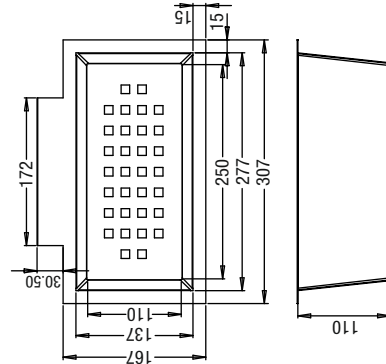

Vegetable Colander | For Quarter Bowl | SS 304 - 1mm