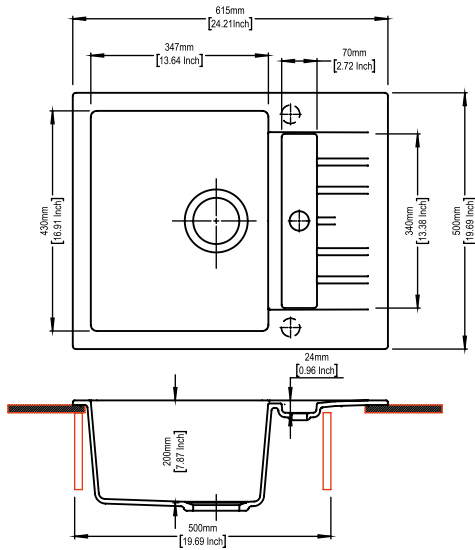

TIP TOE D100 N

Quartz sink with
single bowl + drainer

Colours

Dimensions

Sink: 615 mm × 500 mm
Bowl: 347 mm × 430 mm × 200 mm

Installation

TIP TOE D100 S

Quartz sink with
single bowl + drainer

Colours

Dimensions

Sink: 780 mm × 500 mm
Bowl: 347 mm × 430 mm × 200 mm

Installation