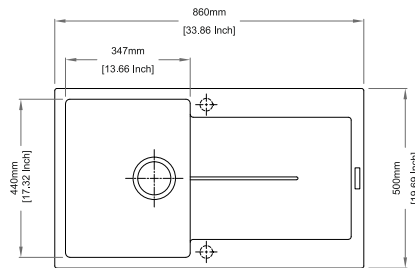

Dimensions

Sink: 1000 mm × 500 mm
Single Bowl: 345 mm × 430 mm × 200 mm
Half Bowl: 155 mm × 295 mm × 146 mm

Installation

Top Mount

Flush Mount

Under Mount

ENIGMA SERIES

New **ENIGMA D100S**

Nera

Colours

Dimensions

Sink: 860 mm × 500 mm
Bowl: 480 mm × 440 mm × 200 mm

Installation

ENIGMA D100

Quartz sink with
single bowl + drainer

Colours

Dimensions

Sink: 860 mm × 500 mm
Bowl: 347 mm × 440 mm × 200 mm

Installation

Top Mount

Flush Mount

Under Mount

ENIGMA D100L

Quartz sink with
large single bowl + long drainer

Colours

Dimensions

Sink: 1000 mm × 500 mm
Bowl: 480 mm × 440 mm × 200 mm

Installation

Top Mount

Flush Mount

Under Mount

ENIGMA D150