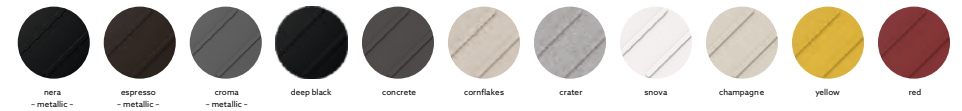

Colours

Dimensions

Sink: 860 mm × 500 mm
Bowl: 365 mm × 424 mm × 200 mm

Installation

NEW BEETHOVEN D100L

Quartz sink with single bowl + long drainer
Optional steel inlay

Colours

Dimensions