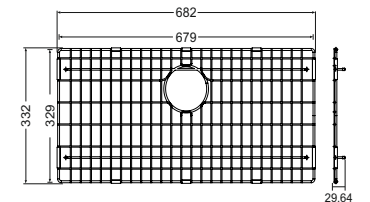

Accessories

Vegetable Colander | SS 304-1mm

Suitable For: Vivaldi, Jazz, Enigma, Tip-Toe & Rimo Series

Fold Matt

Ss201 Materials
Square Design & Rubber Tube
For: Waltz 780, Waltz 560 & Waltz 610

Vegetable Colander | For Quarter Bowl | SS 304 - 1mm

Suitable For: Vivaldi, Jazz, Enigma, Tip-Toe & Rimo Series

Bottom Mesh