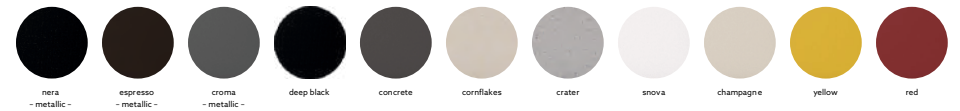

Top Mount

Flush Mount

Under Mount

CG DB 3220

Quartz sink with
double bowls

snova

Colours

Dimensions