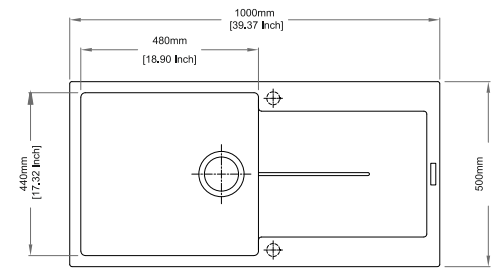

Dimensions

Sink: 1000 mm × 500 mm
Single Bowl: 345 mm × 430 mm × 200 mm
Half Bowl: 155 mm × 295 mm × 146 mm

Installation

Top Mount

Flush Mount

Under Mount

ENIGMA SERIES

New **ENIGMA D100S**

Nera

Colours

Dimensions

Sink: 860 mm × 500 mm
Bowl: 480 mm × 440 mm × 200 mm

Installation

ENIGMA D100

Quartz sink with
single bowl + drainer

Colours

Dimensions

Sink: 860 mm × 500 mm
Bowl: 347 mm × 440 mm × 200 mm

Installation

Top Mount

Flush Mount

Under Mount

ENIGMA D100L

Quartz sink with
large single bowl + long drainer

Colours

Dimensions

Sink: 1000 mm × 500 mm
Bowl: 480 mm × 440 mm × 200 mm

Installation

Top Mount

Flush Mount

Under Mount

ENIGMA D150