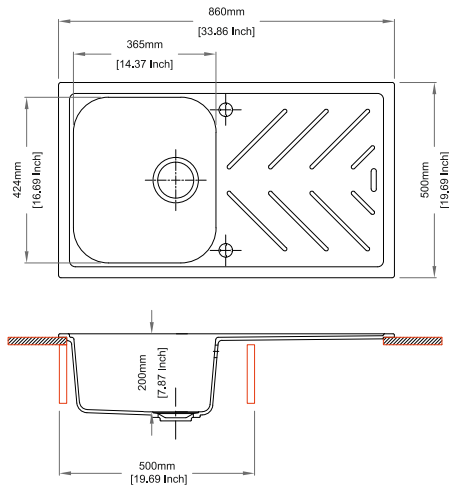

Dimensions

Sink: 1000 mm × 500 mm
Bowl: 345 mm × 430 mm × 200 mm
Half bowl: 155 mm × 340 mm × 146 mm

Installation

Top Mount

Flush Mount

Under Mount

TIP TOE D200

Quartz sink with
double bowls + drainer

Flush Mount

Under Mount

TIP TOE N200 LD

Quartz sink with
double bowls

espresso

Colours

Dimensions

Sink: 860 mm × 500 mm
Left Bowl: 400 mm × 430 mm × 200 mm
Right Bowl: 370 mm × 365 mm × 200 mm

Colours

Dimensions

Sink: 860 mm × 500 mm
Bowl: 365 mm × 424 mm × 200 mm

Installation

NEW BEETHOVEN D100L

Quartz sink with single bowl + long drainer
Optional steel inlay

Colours

Dimensions

Sink: 1000 mm × 500 mm
Bowl: 480 mm × 424 mm × 200 mm

Installation

NEW BEETHOVEN D150

Quartz sink with single and half bowl + drainer
Optional steel inlay

Option 1: with Steel Inlay

Option 2: Without Steel Inlay