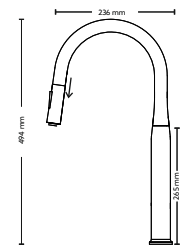

Brass Head
300 ML Capacity
101x57 mm
Chrome/Rose Gold / Matt Black finish

Moveable Basket

Ss201 Materials
Size: 382x250x120mm

FAUCETS

Faucets

Ala 1512 Rose Gold

Ala 1512 Chrome

Ala 1512 Matt Black