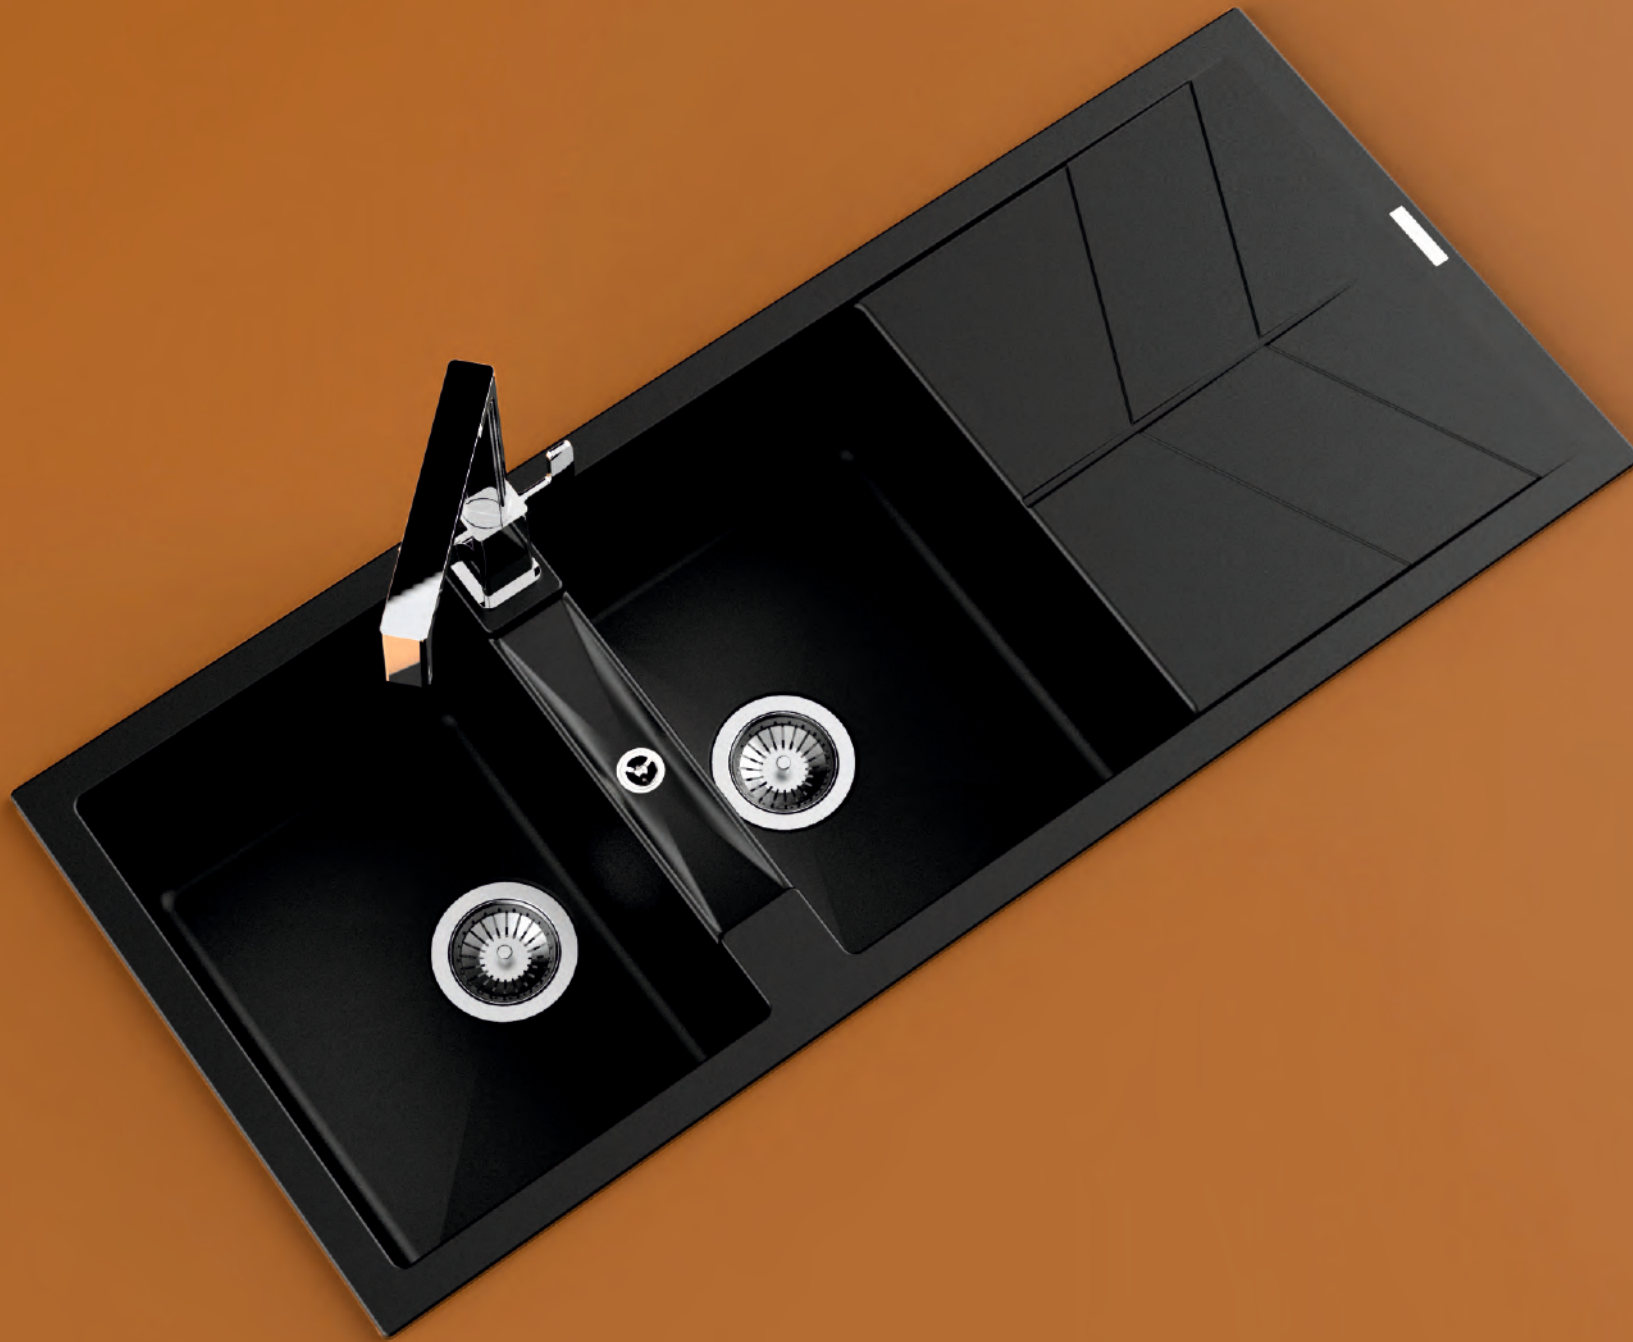

JAZZ SERIES

JAZZ D100L

Quartz sink with
large single bowl + long drainer

nera

Colours

Dimensions

Sink: 1000 mm × 500 mm
Bowl: 480 mm × 430 mm × 220 mm

Installation