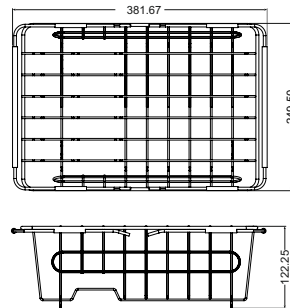

Brass Head
300 ML Capacity
101x57 mm
Chrome/Rose Gold / Matt Black finish

Moveable Basket

Ss201 Materials
Size: 382x250x120mm

FAUCETS

Faucets

Ala 1512 Rose Gold

Ala 1512 Chrome

Ala 1512 Matt Black