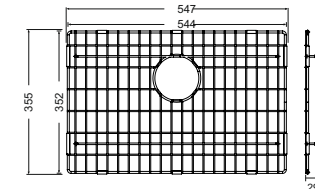

Accessories

Vegetable Colander | SS 304-1mm

Suitable For: Vivaldi, Jazz, Enigma, Tip-Toe & Rimo Series

Fold Matt

Ss201 Materials
Square Design & Rubber Tube
For: Waltz 780, Waltz 560 & Waltz 610

Vegetable Colander | For Quarter Bowl | SS 304 - 1mm

Suitable For: Vivaldi, Jazz, Enigma, Tip-Toe & Rimo Series

Bottom Mesh