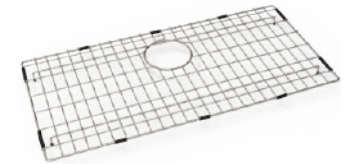

XVG1003

Suitable For: Vivaldi, Jazz, Enigma, Tip-Toe & Rimo Series

Bottom Mesh

Waltz 560

Waltz 610

Waltz 780

Accessories

Soap Dispenser