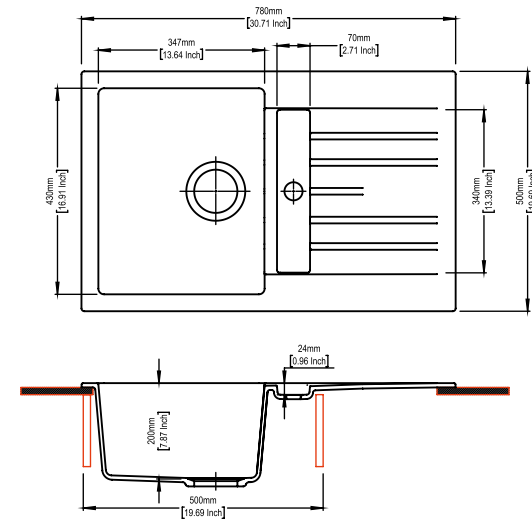

Sink: 615 mm × 500 mm
Bowl: 347 mm × 430 mm × 200 mm

Installation

Top Mount

Flush Mount

Under Mount

TIP TOE D100 S

Quartz sink with
single bowl + drainer

Nera

Colours

Dimensions

Sink: 780 mm × 500 mm
Bowl: 347 mm × 430 mm × 200 mm

Installation

Top Mount

Flush Mount

Under Mount

TIP TOE D100