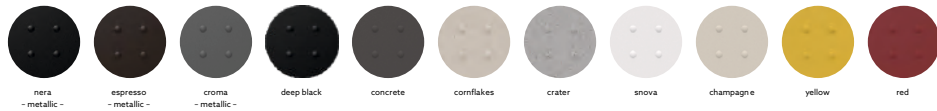

Optional steel dot

Option 1: with Steel Dot

Option 2: Without Steel Dot

nera

Colours

Dimensions

Sink: 1000 mm × 500 mm
Bowl: 470 mm × 430 mm × 220 mm

Installation