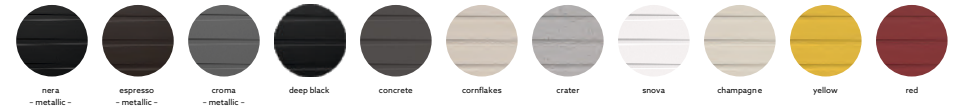

Colours

Dimensions

Sink: 780 mm × 500 mm
Bowl: 347 mm × 430 mm × 200 mm