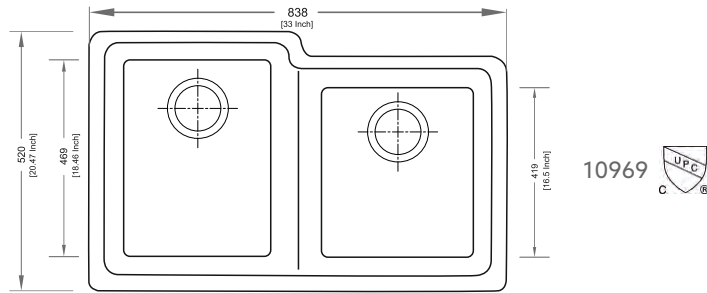

TANGO U 250R

Quartz sink with
Double bowl

Nera

Colours

Dimensions

Sink: 33" x 20.5"
Left Bowls: 18" x 14" x 9.5"
Right Bowls: 14" x 16" x 8"

Installation

Under Mount

TANGO 250R

Quartz sink with
Double bowl

Nera

Colours

Dimensions

Sink: 33" x 22"
Left Bowls: 18" x 14" x 9.5"
Right Bowls: 14" x 16" x 9.5"

Installation

Top Mount