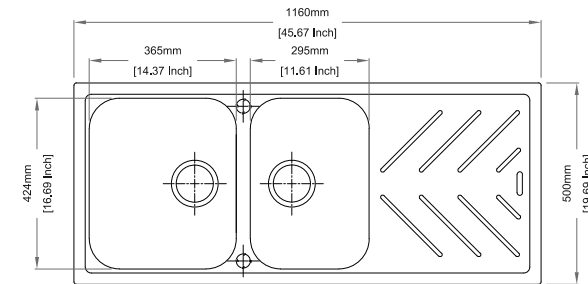

Sink: 1000 mm × 500 mm
Bowl: 480 mm × 424 mm × 200 mm

Installation

NEW BEETHOVEN D150

Quartz sink with single and half bowl + drainer
Optional steel inlay

Option 1: with Steel Inlay

Option 2: Without Steel Inlay

nera

Colours

Dimensions

Sink: 1000 mm × 500 mm
Bowl: 365 mm × 424 mm × 200 mm
Half Bowl: 145 mm × 280 mm × 140 mm

Installation

Top Mount

Flush Mount

Under Mount

NEW BEETHOVEN D200

Quartz sink with double bowls + drainer
Optional steel inlay

Option 1: with Steel Inlay

Option 2: Without Steel Inlay

nera

Colours

Dimensions

Sink: 1160 mm × 500 mm
Left Bowl: 365 mm × 424 mm × 200 mm
Right Bowl: 295 mm × 424 mm × 200 mm

Optional steel dot

Option 1: with Steel Dot

Option 2: Without Steel Dot

nera

Colours

Dimensions

Sink: 1000 mm × 500 mm
Bowl: 470 mm × 430 mm × 220 mm

Installation