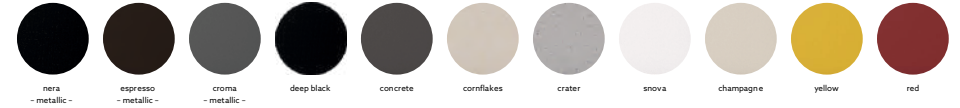

Colours

Dimensions

Sink: 33" x 22"
Left Bowls: 17" x 18" x 9.5"
Right Bowls: 13" x 16" x 9.5"

Installation

Top Mount