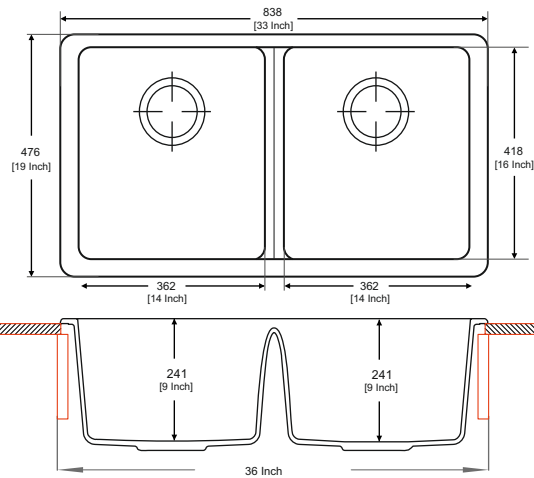

TANGO U 3322

Quartz sink with
Double bowl

10969

Colours

Dimensions

Sink: 33" x 18"
Bowls: 14" x 16" x 9"

Installation

TANGO 3322

Quartz sink with
Double bowl

10969

Colours

Dimensions

Sink: 33" x 22"
Bowls: 14" x 16" x 9"

Installation