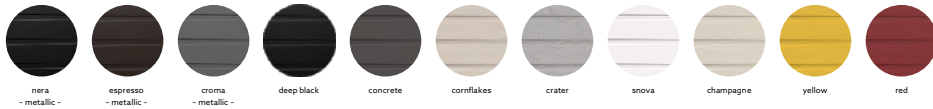

Option 1: Overflow with Steel Cap

Option 2: Just Overflow

Also available without steel cap

Colours

Dimensions

Sink: 1160 mm × 500 mm
Bowls: 330 mm × 430 mm × 200 mm

Installation

Top Mount