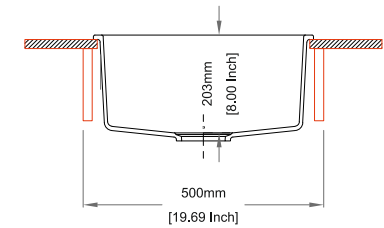

Sink: 825 mm × 485 mm
Double Bowls: 362 mm × 420 mm × 216 mm

Installation

Flush Mount

Under Mount

**SINGLE
BOWL
SERIES**

BAR SINK

Quartz sink with
single bowl

Snova

Colours

Dimensions

Sink: 457 mm × 406 mm
Bowl: 381 mm × 330 mm × 200 mm

Installation

Top Mount

Flush Mount

Under Mount

MAGIC SALSA

Quartz sink with
single bowl

espresso

Colours

Dimensions

Sink: 457 mm × 406 mm
Bowl: 417 mm × 363 mm × 203 mm

Installation

Top Mount

Flush Mount