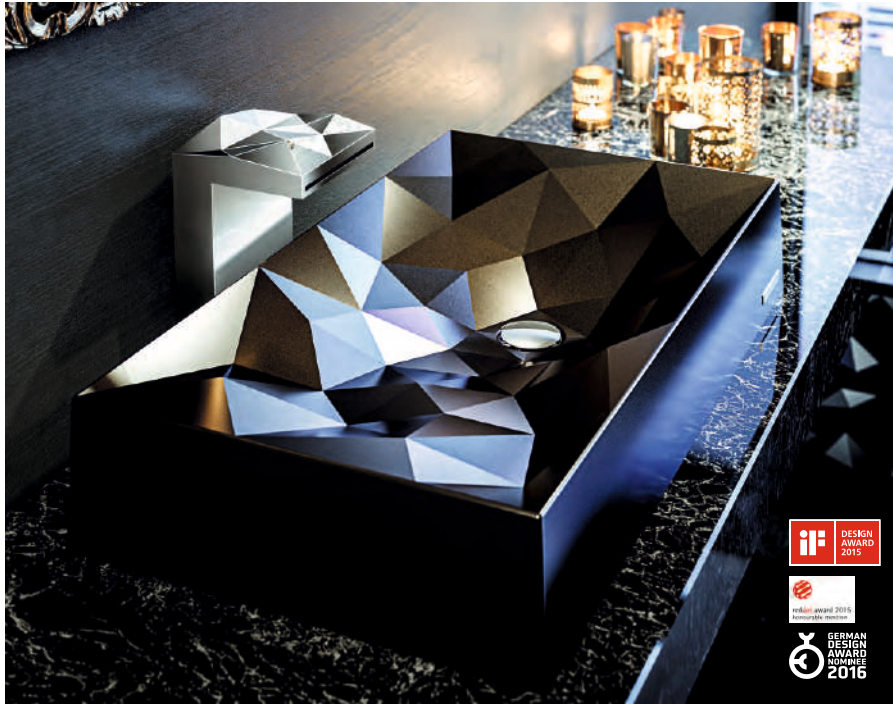

KRISTALL

Colors

Black

White

Material: Quartz

KRISTALL MINI

Colors

Black

White

Material: Quartz