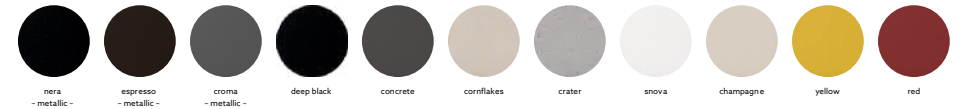

ENIGMA N200

Quartz sink with
double bowls

snova

Colours

Dimensions

Sink: 860 mm × 500 mm
Left Bowl: 515 mm × 440 mm × 200 mm
Right Bowl: 250 mm × 320 mm × 200 mm

Installation

Top Mount