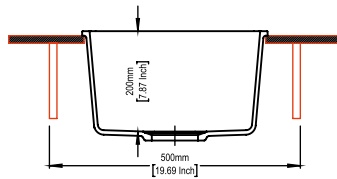

ENIGMA N100N

Quartz sink with
single bowl

Colours

Dimensions

Sink: 370 mm × 460 mm
Bowl: 340 mm × 400 mm × 200 mm

Installation

ENIGMA N100M

Quartz sink with
single bowl

Colours

Dimensions

Sink: 430 mm × 460 mm
Bowl: 400 mm × 400 mm × 200 mm

Installation