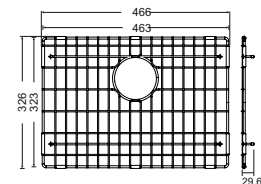

Accessories

Vegetable Colander | SS 304-1mm

Suitable For: Vivaldi, Jazz, Enigma, Tip-Toe & Rimo Series

Fold Matt

Ss201 Materials
Square Design & Rubber Tube
For: Waltz 780, Waltz 560 & Waltz 610

Vegetable Colander | For Quarter Bowl | SS 304 - 1mm

Suitable For: Vivaldi, Jazz, Enigma, Tip-Toe & Rimo Series

Bottom Mesh