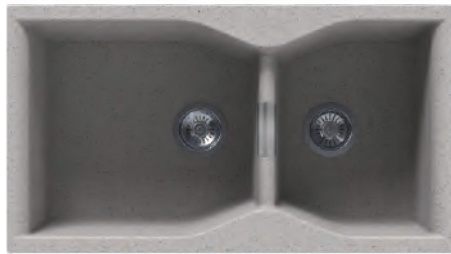

crater

Colours

Dimensions

Sink: 900 mm × 500 mm
Left Bowl: 465 mm × 443 mm × 230 mm
Right Bowl: 325 mm × 443 mm × 230 mm

Installation

Top Mount

Flush Mount

Under Mount