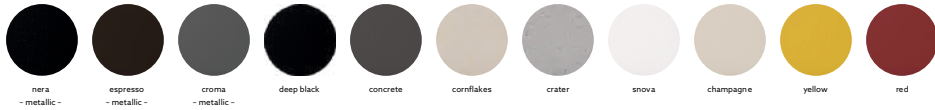

TANGO U 250R

Quartz sink with
Double bowl

Nera

Colours

Dimensions

Sink: 33" x 20.5"
Left Bowls: 18" x 14" x 9.5"
Right Bowls: 14" x 16" x 8"

Installation

Under Mount