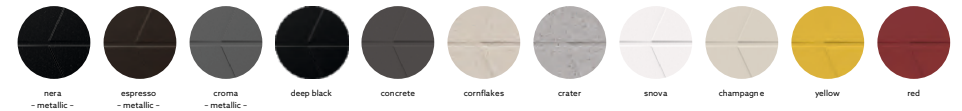

Colours

Dimensions

Sink: 1000 mm × 500 mm
Single Bowl: 347 mm × 430 mm × 210 mm
Half Bowl: 145 mm × 285 mm × 142 mm

Installation