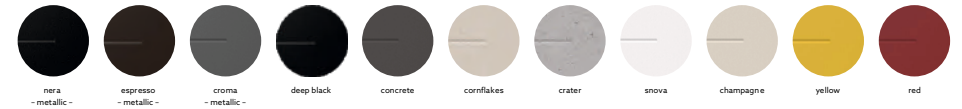

Under Mount

ENIGMA D200

Quartz sink with
double bowls + drainer

espresso

Colours

Dimensions

Sink: 1160 mm × 500 mm
Bowls: 330 mm × 440 mm × 200 mm

Installation