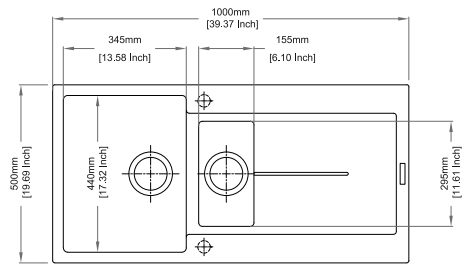

Dimensions

Sink: 1000 mm × 500 mm
Single Bowl: 345 mm × 430 mm × 200 mm
Half Bowl: 155 mm × 295 mm × 146 mm

Installation

Top Mount

Flush Mount

Under Mount

ENIGMA SERIES

New **ENIGMA D100S**

Dimensions

Sink: 860 mm × 500 mm
Bowl: 347 mm × 440 mm × 200 mm

Installation

Top Mount

Flush Mount

Under Mount

ENIGMA D100L

Quartz sink with
large single bowl + long drainer

Colours

Dimensions

Sink: 1000 mm × 500 mm
Bowl: 480 mm × 440 mm × 200 mm

Installation

Top Mount

Flush Mount

Under Mount

ENIGMA D150

Quartz sink with
single and half bowl + drainer

cornflakes

Colours

Dimensions

Sink: 1000 mm × 500 mm
Single Bowl: 345 mm × 440 mm × 200 mm
Half Bowl: 155 mm × 295 mm × 146 mm

Installation

Top Mount

Flush Mount