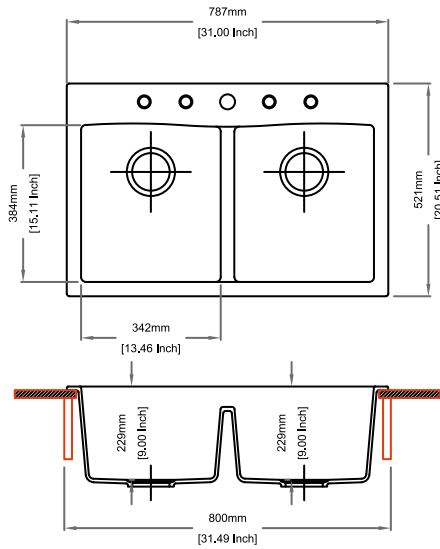

CG DB 3121

Quartz sink with
double bowls

10969

Colours

Dimensions

Sink: 787 mm × 521 mm
Bowls: 342 mm × 384 mm × 229 mm

Installation

CG DB 3220

Quartz sink with
double bowls

Colours

Dimensions

Sink: 800 mm × 500 mm
Left Bowl: 418 mm × 435 mm × 220 mm
Right Bowl: 288 mm × 435 mm × 220 mm

Installation