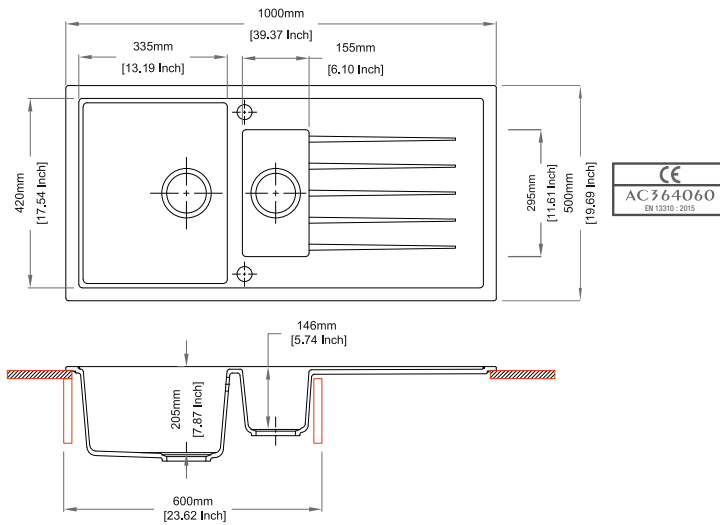

Dimensions

Sink: 914 mm × 457 mm
Single Bowl: 483 mm × 397 mm × 216 mm

Installation

Top Mount

Flush Mount

Under Mount

VIVALDI D100 L

Quartz sink with
large single bowl + long drainer

cornflakes

Colours

Dimensions

Sink: 1000 mm × 500 mm
Single Bowl: 480 mm × 430 mm × 220 mm

Installation

Top Mount

Flush Mount

Under Mount

VIVALDI D150

Quartz sink with
single and half bowl + drainer

snova

Colours

Dimensions

Sink: 1000 mm × 500 mm
Single Bowl: 335 mm × 420 mm × 205 mm
Half Bowl: 155 mm × 295 mm × 146 mm

Installation

Top Mount

Colours

Dimensions

Sink: 860 mm × 500 mm
Left Bowl: 345 mm × 357 mm × 205 mm
Half Bowl: 400 mm × 420 mm × 205 mm

Installation

Top Mount

Flush Mount

Under Mount

**DOUBLE
BOWL
SERIES**