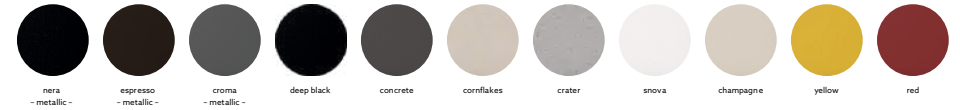

TANGO 250R

Quartz sink with
Double bowl

Nera

Colours

Dimensions

Sink: 33" x 22"
Left Bowls: 18" x 14" x 9.5"
Right Bowls: 14" x 16" x 9.5"

Installation

Top Mount