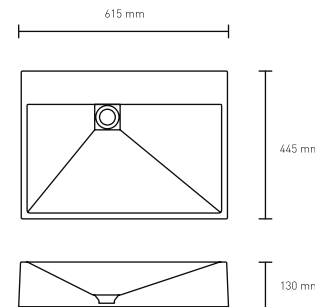

Black

Material: Quartz

10969