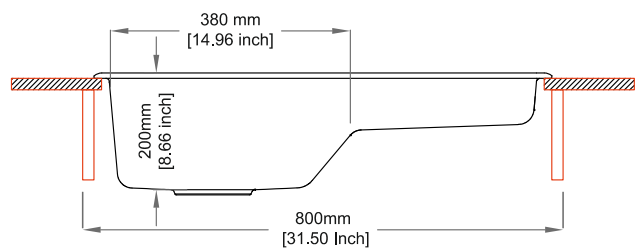

ENTERTAINMENT

ENTERTAINMENT

Quartz sink with
single bowl + drainer

snova

10969

Colours

Dimensions

Sink: 762 mm × 280 mm
Bowl: 380 mm × 215 mm × 200 mm