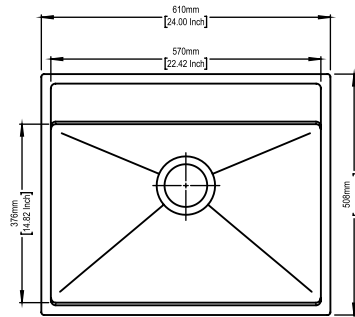

WALTZ 610

Quartz sink with
single bowl

10969

Colours

Dimensions

Sink: 610 mm × 508 mm
Bowl: 570 mm × 376 mm × 200 mm

Installation

WALTZ 680U

Quartz sink with
single bowl

10969

Colours

Dimensions

Sink: 680 mm × 450 mm
Bowl: 625 mm × 395 mm × 200 mm

Installation