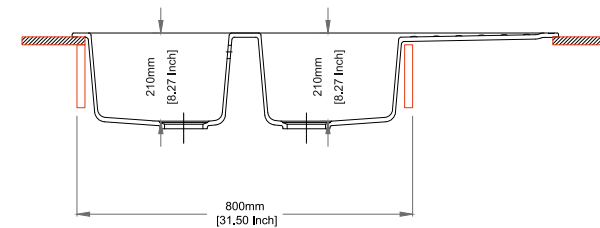

nera

Colours