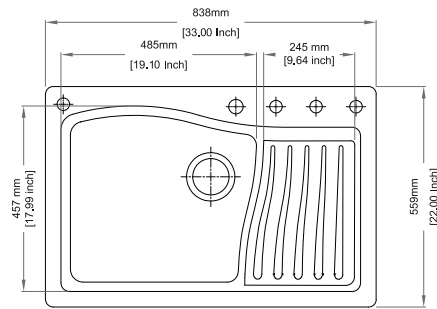

Sink: 838 mm × 558 mm
Bowl: 741 mm × 421 mm × 215 mm

Installation

Top Mount

Flush Mount

Under Mount

SWAN N200

Quartz sink with
double bowls

snova

10969

Colours

Dimensions

Sink: 838 mm × 559 mm

Left Bowl: 390 mm × 470 mm × 230 mm

Right Bowl: 300 mm × 407 mm × 230 mm

Installation

Top Mount

Flush Mount

Under Mount

SWAN D100

Quartz sink with
single bowl + drainer

10969

Colours

Dimensions

Sink: 838 mm × 559 mm
Bowl: 485 mm × 457 mm × 254 mm