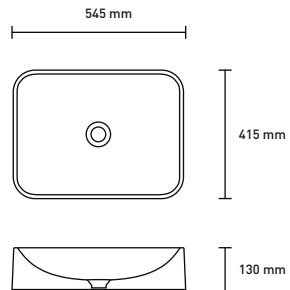

Black

Material: Quartz

10969