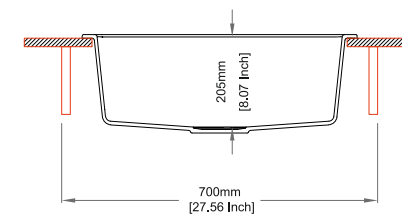

NEO SALSA

Quartz sink with
single bowl

Colours

Dimensions

Sink: 423 mm × 423 mm
Bowl: 356 mm × 356 mm × 203 mm

Installation

BIG BOWL

Quartz sink with
single bowl

Colours

Dimensions

Sink: 610 mm × 457 mm
Bowl: 544 mm × 394 mm × 205 mm

Installation