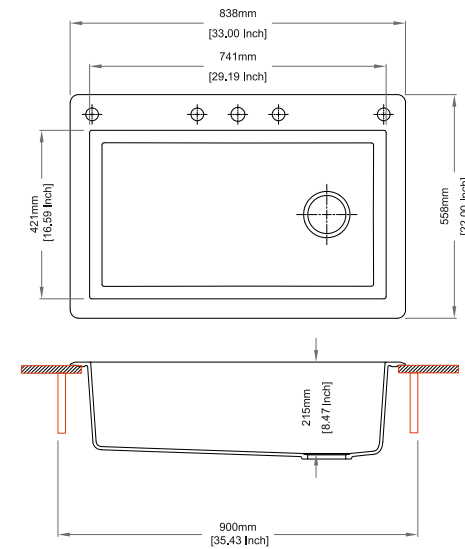

Dimensions

Sink: 610 mm × 457 mm
Bowl: 544 mm × 394 mm × 205 mm

Installation

Top Mount

Flush Mount

Under Mount

SWAN SERIES

SWAN N100

Quartz sink with
single bowl

snova

10969

Colours

Dimensions

Sink: 635 mm × 559 mm
Bowl: 545 mm × 455 mm × 230 mm

Installation

Top Mount

Flush Mount

Under Mount

SWAN N100 L

Quartz sink with
single bowl

cromia

10969

Colours

Dimensions

Sink: 838 mm × 558 mm
Bowl: 741 mm × 421 mm × 215 mm

Installation

Top Mount

Flush Mount

Under Mount

SWAN N200

Quartz sink with
double bowls

snova