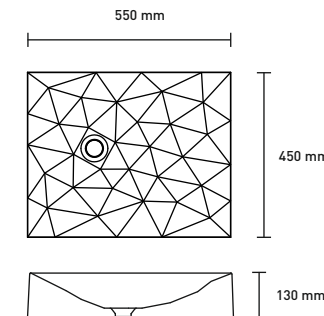

Material: Quartz