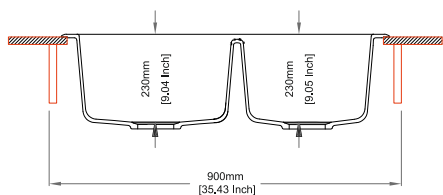

Sink: 838 mm × 558 mm
Bowl: 741 mm × 421 mm × 215 mm

Installation

Top Mount

Flush Mount

Under Mount

SWAN N200

Quartz sink with
double bowls

snova

10969

Colours

Dimensions

Sink: 838 mm × 559 mm

Left Bowl: 390 mm × 470 mm × 230 mm

Right Bowl: 300 mm × 407 mm × 230 mm

Installation

Top Mount