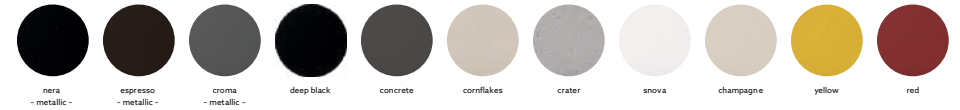

Quartz sink with
Double bowl

Nera

10969 

Colours

Dimensions

Sink: 33" x 22"
Bowls: 14" x 16" x 9"

Installation

Top Mount