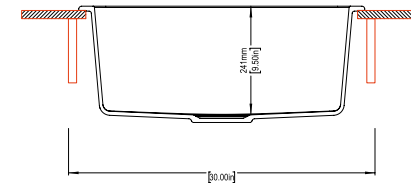

TANGO U 2522

Quartz sink with
Single bowl

10969

Colours

Dimensions

Sink: 25" x 18"
Bowl: 22" x 16" x 9"

Installation

Under Mount

TANGO 2522

Quartz sink with
Single bowl

10969

Colours

Dimensions

Sink: 25" x 22"
Bowl: 22" x 16" x 9"

Installation

Top Mount