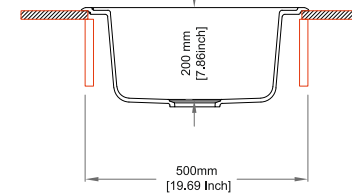

ROCK

Quartz sink with
single bowl

nera

10969

Colours

Dimensions

Sink: Ø 460mm
Bowl: Ø 394mm, depth: 190 mm

Installation

Top Mount

Under Mount

ROCK O N100

Quartz sink with
single bowl

snova

Colours

Dimensions

Sink: Ø 510 mm
Bowl: Ø 380 mm, depth: 200 mm

Installation

Top Mount

Flush Mount

Under Mount