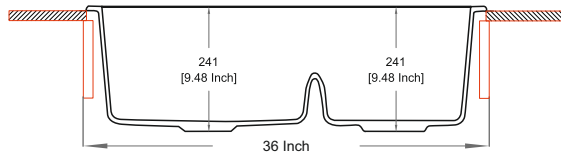

Dimensions

Sink: 33" x 18"
Bowls: 14" x 16" x 9"

Installation

Top Mount

TANGO LBU 3322

Quartz sink with
Double bowl

Nera

10969