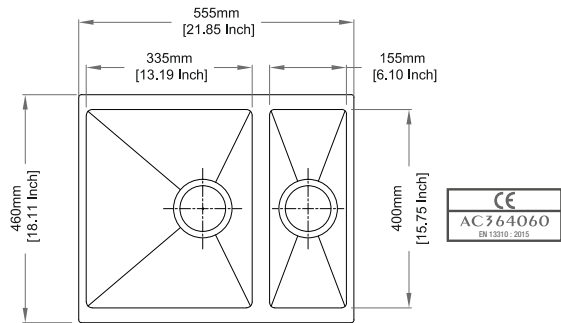

Dimensions

Sink: 430 mm × 460 mm
Bowl: 400 mm × 400 mm × 200 mm

Installation

Top Mount

Flush Mount

Under Mount

ENIGMA N100S

Quartz sink with
single bowl

Nera

Colours

Dimensions

Sink: 530 mm × 460 mm
Bowl: 500 mm × 400 mm × 200 mm

Installation

Flush Mount

Under Mount

ENIGMA N150

Quartz sink with
single and half bowl

crater

Colours

Dimensions

Sink: 555 mm × 460 mm
Single Bowl: 335 mm × 400 mm × 200 mm
Half Bowl: 155 mm × 400 mm × 140 mm

Installation

Flush Mount

Under Mount

ENIGMA N200

Quartz sink with
double bowls

snova

Colours

Dimensions

Sink: 860 mm × 500 mm
Left Bowl: 515 mm × 440 mm × 200 mm
Right Bowl: 250 mm × 320 mm × 200 mm

Installation

Top Mount