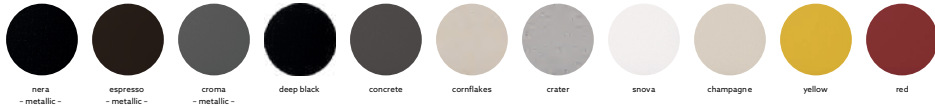

Colours

Dimensions

Sink: 25" x 18"
Bowl: 22" x 16" x 9"

Installation

Under Mount