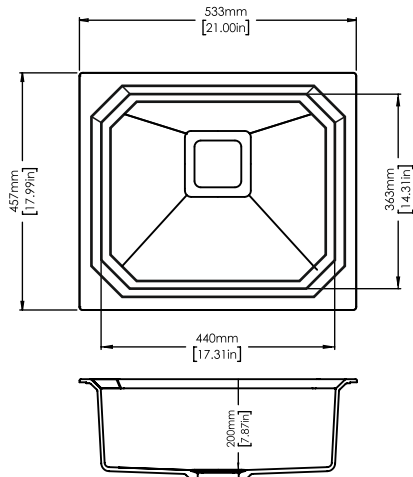

CRYSTAL 2118

Quartz sink with
single bowl

Sand

Colours

Dimensions

Sink: 533 mm × 457 mm
Bowl: 440 mm × 363 mm × 200 mm

Installation

CRYSTAL 2418

Quartz sink with
single bowl

Colours

Dimensions

Sink: 610 mm × 457 mm
Bowl: 562 mm × 409 mm × 200 mm

Installation