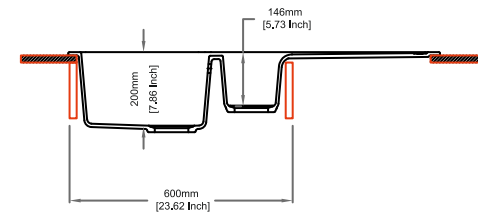

Colours

Colours

Dimensions

Sink: 1000 mm × 500 mm
Bowl: 480 mm × 430 mm × 200 mm

Installation

Top Mount

Flush Mount

Under Mount

Dimensions

Sink: 1000 mm × 500 mm
Single Bowl: 345 mm × 430 mm × 200 mm
Half Bowl: 155 mm × 295 mm × 146 mm

Installation

Top Mount

Flush Mount

Under Mount

ENIGMA SERIES

New **ENIGMA D100S**