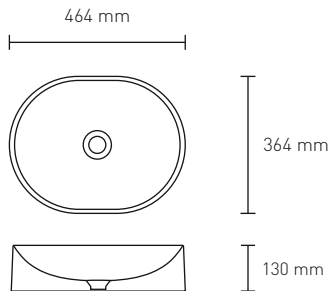

ECLIPSE

Colors

Black

Material: Quartz

10969