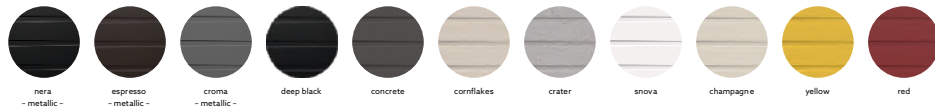

VIVALDI D150

Quartz sink with
single and half bowl + drainer

snova

Colours

Dimensions

Sink: 1000 mm × 500 mm
Single Bowl: 335 mm × 420 mm × 205 mm
Half Bowl: 155 mm × 295 mm × 146 mm

Installation

Top Mount