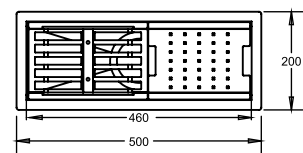

White

Material: Quartz

10969 

Accessories

Drying Channel 500

Drying Channel 1000

Accessories

Vegetable Colander | SS 304-1mm