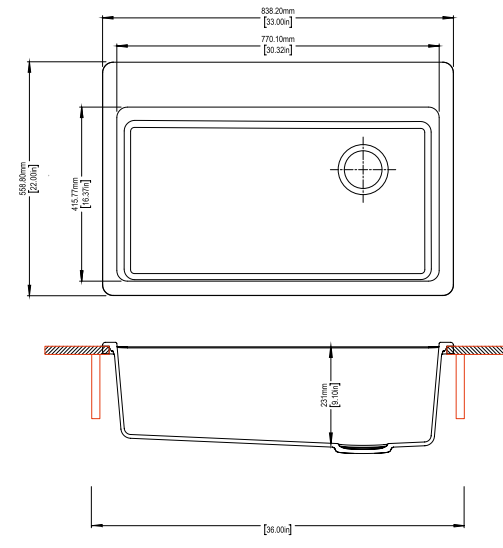

Sink: 33" x 18"
Bowls: 30" x 16" x 9"

Installation

Under Mount

TANGO 13322

Quartz sink with
Single bowl

Nera

10969

Colours

Dimensions

Sink: 33" x 18"
Bowls: 14" x 16" x 9"

Installation

Top Mount

TANGO LBU 3322

Quartz sink with
Double bowl

Nera

10969