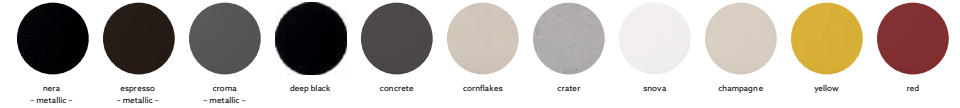

Quartz sink with
Single bowl

Nera

10969

Colours

Dimensions

Sink: 25" x 22"
Bowl: 22" x 16" x 9"

Installation

Top Mount