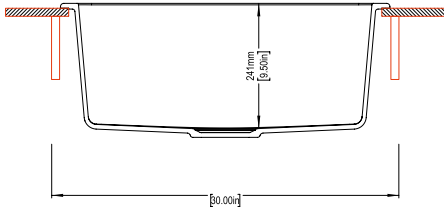

TANGO U 2522

Quartz sink with
Single bowl

10969

Colours

Dimensions

Sink: 25" x 18"
Bowl: 22" x 16" x 9"

Installation

Under Mount

TANGO 2522

Quartz sink with
Single bowl

10969

Colours

Dimensions

Sink: 25" x 22"
Bowl: 22" x 16" x 9"

Installation

Top Mount