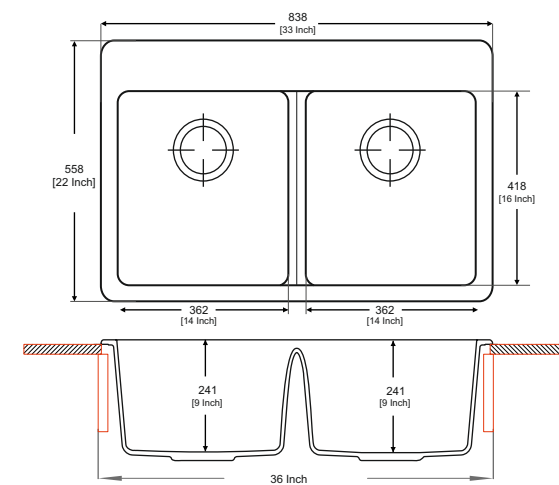

Quartz sink with
Double bowl

Nera

10969 

Colours

Dimensions

Sink: 33" x 22"
Bowls: 14" x 16" x 9"

Installation

Top Mount