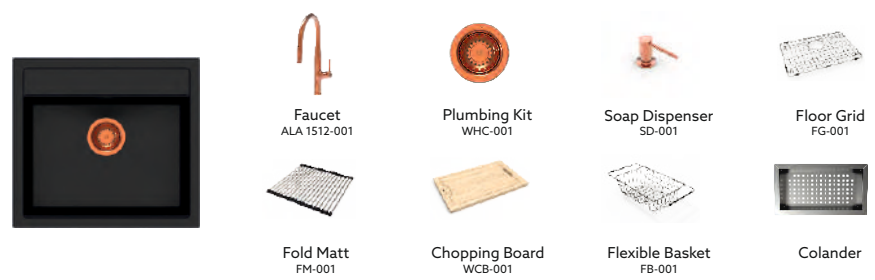

Flush Mount

Under Mount

WALTZ SERIES WITH
ACCESSORIES

Waltz 560 FE + Accessories

Waltz 560 FE Snova Sink With Rose Gold + Crome Accessories

Waltz 560 FE Nera Sink With Rose Gold + Crome Accessories

Waltz 560 FE Cromia Sink With Rose Gold + Crome Accessories