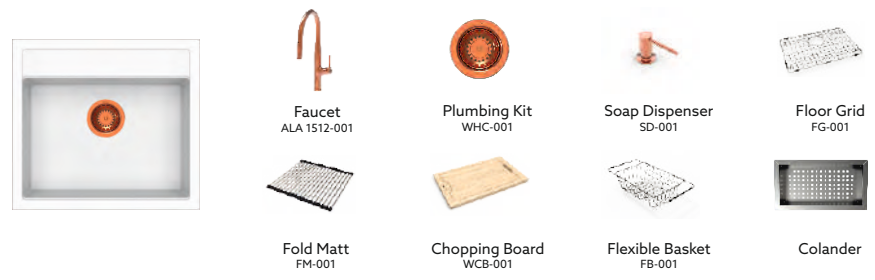

Flush Mount

Under Mount

WALTZ SERIES WITH
ACCESSORIES

Waltz 560 FE + Accessories

Waltz 560 FE Snova Sink With Rose Gold + Crome Accessories

Waltz 560 FE Nera Sink With Rose Gold + Crome Accessories

Waltz 560 FE Cromia Sink With Rose Gold + Crome Accessories