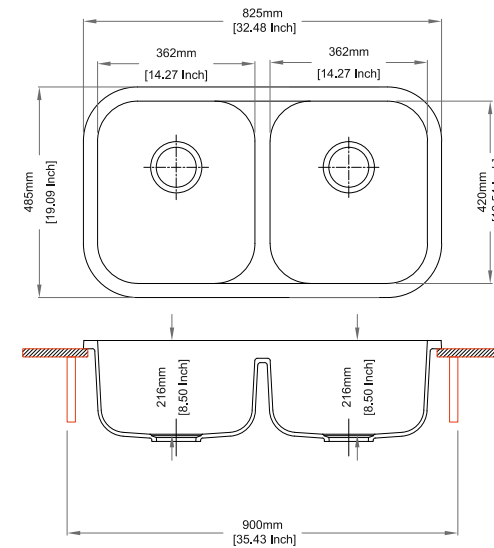

JUMBO N100

Quartz sink with
Single Bowl

Colours

Dimensions

Sink: 785 mm × 480 mm
Bowl: 720 mm × 415 mm × 230 mm

Installation

JUMBO N200

Quartz sink with
Double Bowl

Colours

Dimensions

Sink: 825 mm × 485 mm
Double Bowls: 362 mm × 420 mm × 216 mm

Installation