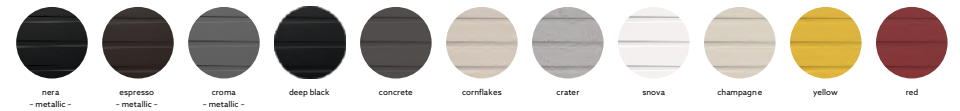

cornflakes

Colours

Dimensions

Sink: 1000 mm × 500 mm
Single Bowl: 480 mm × 430 mm × 220 mm

Installation

Top Mount

Flush Mount

Under Mount