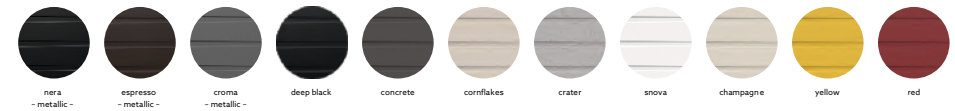

Flush Mount

Under Mount

VIVALDI D200

Quartz sink with
double bowls + drainer

croma

Colours

Dimensions

Sink: 1160 mm × 500 mm
Left Bowl: 400 mm × 420 mm × 205 mm
Half Bowl: 295 mm × 295 mm × 205 mm