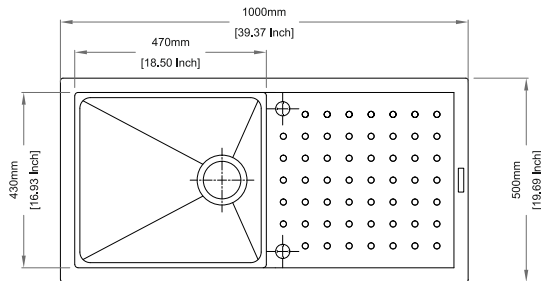

Dimensions

Sink: 1000 mm × 500 mm
Single Bowl: 345 mm × 430 mm × 200 mm
Half Bowl: 155 mm × 295 mm × 146 mm

Installation

Top Mount

Flush Mount

Under Mount

ENIGMA SERIES

New **ENIGMA D100S**

Optional steel dot

Option 1: with Steel Dot

Option 2: Without Steel Dot

nera

Colours

Dimensions

Sink: 1000 mm × 500 mm
Bowl: 470 mm × 430 mm × 220 mm

Installation