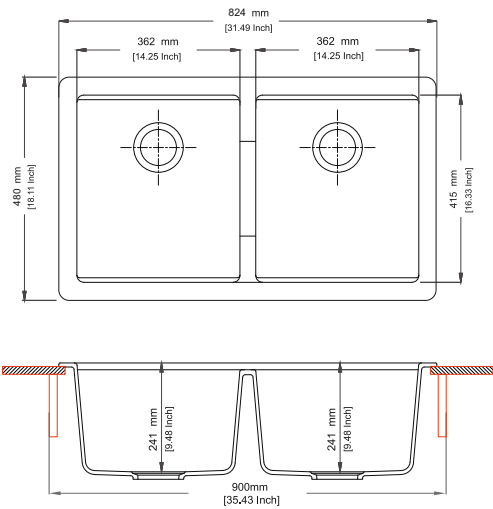

Colours

Dimensions

Sink: 860 mm × 500 mm
Left Bowl: 345 mm × 357 mm × 205 mm
Half Bowl: 400 mm × 420 mm × 205 mm

Installation

Top Mount

Flush Mount

Under Mount

**DOUBLE
BOWL
SERIES**

Sink: 800 mm × 500 mm
Left Bowl: 418 mm × 435 mm × 220 mm
Right Bowl: 288 mm × 435 mm × 220 mm

Installation

Top Mount

Flush Mount

CG 2B 3322 U

Quartz sink with double bowls

nera

10969

Colours

Dimensions

Sink: 824 mm × 480 mm
Bowls: 362 mm × 415 mm × 241 mm

Installation

Under Mount

CG 2B 3322

Quartz sink with double bowls

crater

10969
247332

Colours

Dimensions

Sink: 838 mm × 559 mm
Bowls: 365 mm × 415 mm × 241 mm

Installation

Top Mount

Flush Mount

Under Mount