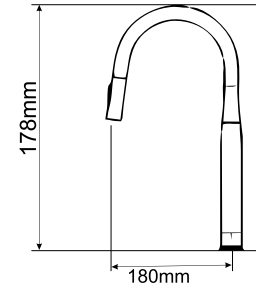

Faucets

Inox 100-with touch sensor